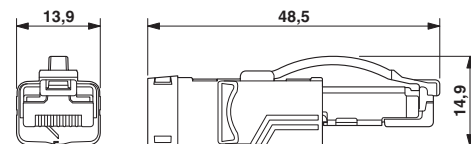

Technical data

Dimensions

Length of cable	5 m
-----------------	-----

General data

Number of positions	4
Signal type/category	PROFINET

Characteristics head 1

Head type	Plug straight RJ45 / IP20
-----------	---------------------------

Patch cable - VS-PNRJ45-PNRJ45-93B-5,0 - 1406403

Technical data

Cable

AWG signal line	22
Conductor structure signal line	7x 0.25 mm
Core diameter including insulation	approx. 1.5 mm
Wire colors	White, yellow, blue, orange
External sheath, color	green RAL 6018
Outer sheath, material	PVC
Conductor material	Tin-plated Cu litz wires
Wave impedance	100 Ω ±15 Ω (at 1 ... 100 MHz)

Drawings

Schematic diagram

Cable cross section

Circuit diagram

Dimensional drawing

RJ45 connector, IP20

Classifications

eCl@ss