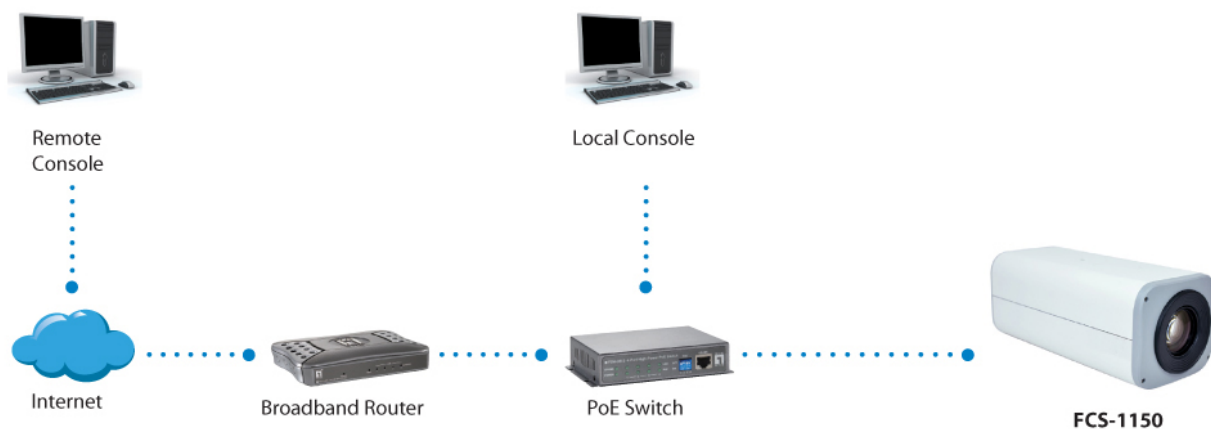

Diagram

Order Information

FCS-1150

Package Contents

FCS-1150
Screw Kit
Quick Installation Guide
Resource CD (User Manual, Utility, QIG)

Optional Accessory

CAS-3104
Wall Mount Bracket

CAS-3105
Bracket for Zoom Box Cameras

No liability or responsibility for any errors or omissions in the content.
Specifications are subject to change without notice.
All mentioned brand names are registered trademarks and property of their owners.
Copyright © Digital Data Communications GmbH, Germany. All Rights Reserved.