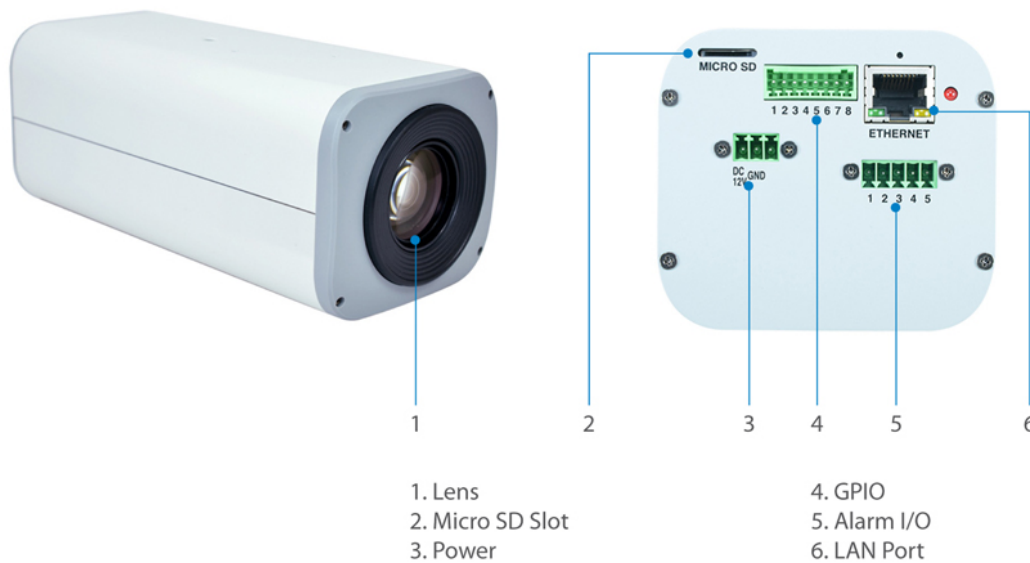

FCS-1150 Version: 1

- ! Mounting kits are to be ordered separately.
- ! Power supply unit is to be ordered separately.

Zoom IP Network Camera, 3-Megapixel, 802.3af PoE, 12X Optical Zoom, two-way audio

Key Features

- Built-in Micro SDHC/SDXC card slot for local storage
- 3-Megapixel high-definition resolution
- Supports 12X optical zoom
- Features WDR (Wide Dynamic Range) to enhance visibility under extremely bright or dark environments
- Video compression: H.264, MJPEG
- Removable IR-cut filter for day and night surveillance
- Dual power support: 12V DC/PoE (IEEE 802.3af)
- Free surveillance and CMS (Central Management System) software packages with 64-channel license

Image Sensor:

3-Megapixel 1/3" Progressive Scan CMOS

Lens:

Zoom, DC iris, Auto focus, f5.2-62.4mm, F1.8-3.0

Port:

1 x RJ-45 10/100 Mbps PoE port
1 x Auto Iris (DC Drive)
1 x 3.5mm line out
1 x 3.5mm line in
1 x DC power jack (12V)
I/O terminal block (1 DI/1 DO)
1 x MicroSDHC/ MicroSDXC card slot