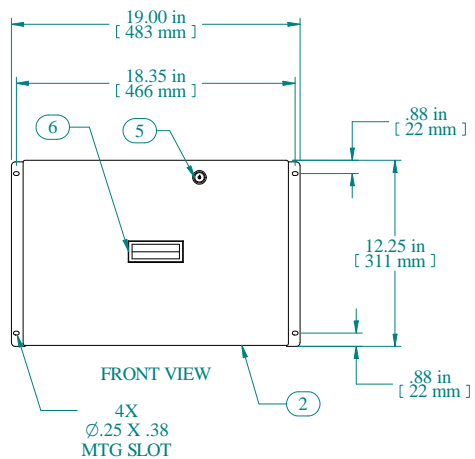

TOP VIEW

SIDE VIEW WITHOUT SHROUD

FRONT VIEW

4X
Ø.25 X .38
MTG SLOT

Item Number	Title	Quantity
1	RDRW - DRAWER BODY	1
2	RDRW - DRAWER PLATE	1
3	RDRW - DRAWER SHROUD	1
4	SLIDE - 12" FULL TRAVEL	2
5	LOC KEY-LOCK WITH NUT H-7.5 MM	1
6	PLASTIC HANDLE	1

PART NUMBERS

RDRW1901212BK1	PAINTED BLACK TEXTURED
RDRW1901212CG1	PAINTED GREY/BEIGE TEXTURED
RDRW1901212LG1	PAINTED RAL7035 TEXTURED

NOTES

Maximum Weight 60 lb No Rear Support
Maximum Weight 120 lb Rear Supported
Mounting Hardware Included

Data subject to change without notice. Isometric drawing not to scale.