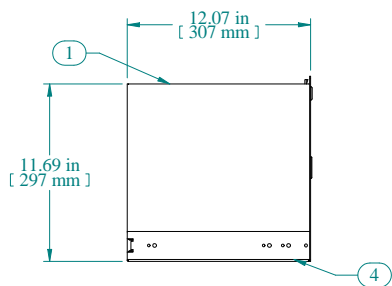

TOP VIEW

SIDE VIEW WITHOUT SHROUD

FRONT VIEW

4X
Ø.25 X .38
MTG SLOT

Item Number	Title	Quantity
1	RDRW - DRAWER BODY	1
2	RDRW - DRAWER PLATE	1
3	RDRW - DRAWER SHROUD	1
4	SLIDE - 12" FULL TRAVEL	2
5	LOC KEY-LOCK WITH NUT H-7.5 MM	1
6	PLASTIC HANDLE	1

PART NUMBERS

RDRW1901212BK1	PAINTED BLACK TEXTURED
RDRW1901212CG1	PAINTED GREY/BEIGE TEXTURED
RDRW1901212LG1	PAINTED RAL7035 TEXTURED

NOTES

Maximum Weight 60 lb No Rear Support
Maximum Weight 120 lb Rear Supported
Mounting Hardware Included

Data subject to change without notice. Isometric drawing not to scale.