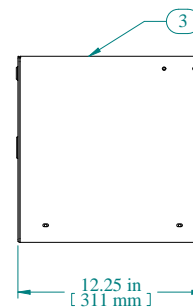

TOP VIEW

SIDE VIEW WITHOUT SHROUD

FRONT VIEW

4X
Ø.25 X .38
MTG SLOT

Item Number	Title	Quantity
1	RDRW - DRAWER BODY	1
2	RDRW - DRAWER PLATE	1
3	RDRW - DRAWER SHROUD	1
4	SLIDE - 12" FULL TRAVEL	2
5	LOC KEY-LOCK WITH NUT H-7.5 MM	1
6	PLASTIC HANDLE	1

PART NUMBERS

RDRW1901212BK1	PAINTED BLACK TEXTURED
RDRW1901212CG1	PAINTED GREY/BEIGE TEXTURED
RDRW1901212LG1	PAINTED RAL7035 TEXTURED

NOTES

Maximum Weight 60 lb No Rear Support
Maximum Weight 120 lb Rear Supported
Mounting Hardware Included

Data subject to change without notice. Isometric drawing not to scale.