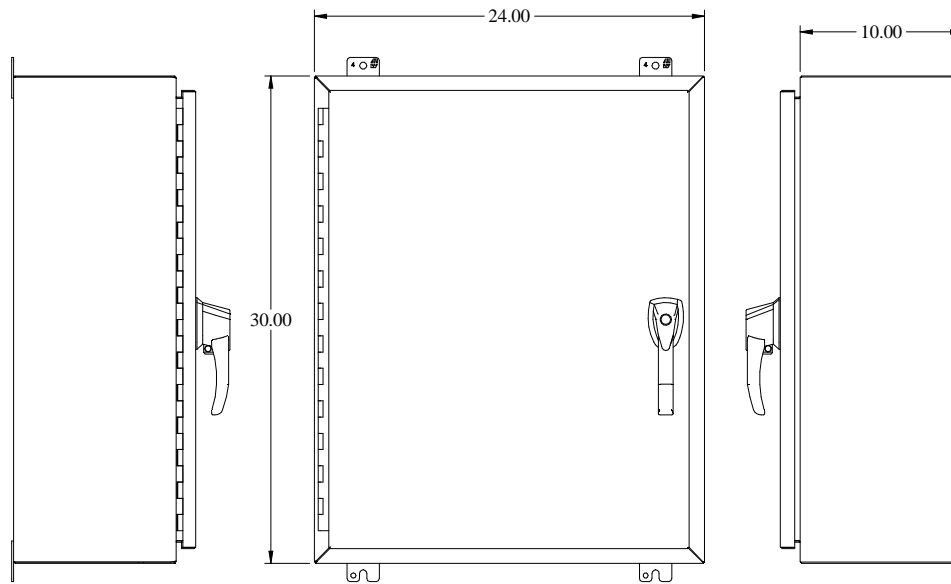

PART No. HW302410SSHK

for more information visit
www.hammondmfg.com

Data subject to change without notice

Isometric drawing Not to Scale

ISOMETRIC VIEW

TOP VIEW

SIDE VIEW

FRONT VIEW

SIDE VIEW

REAR VIEW

BOTTOM VIEW