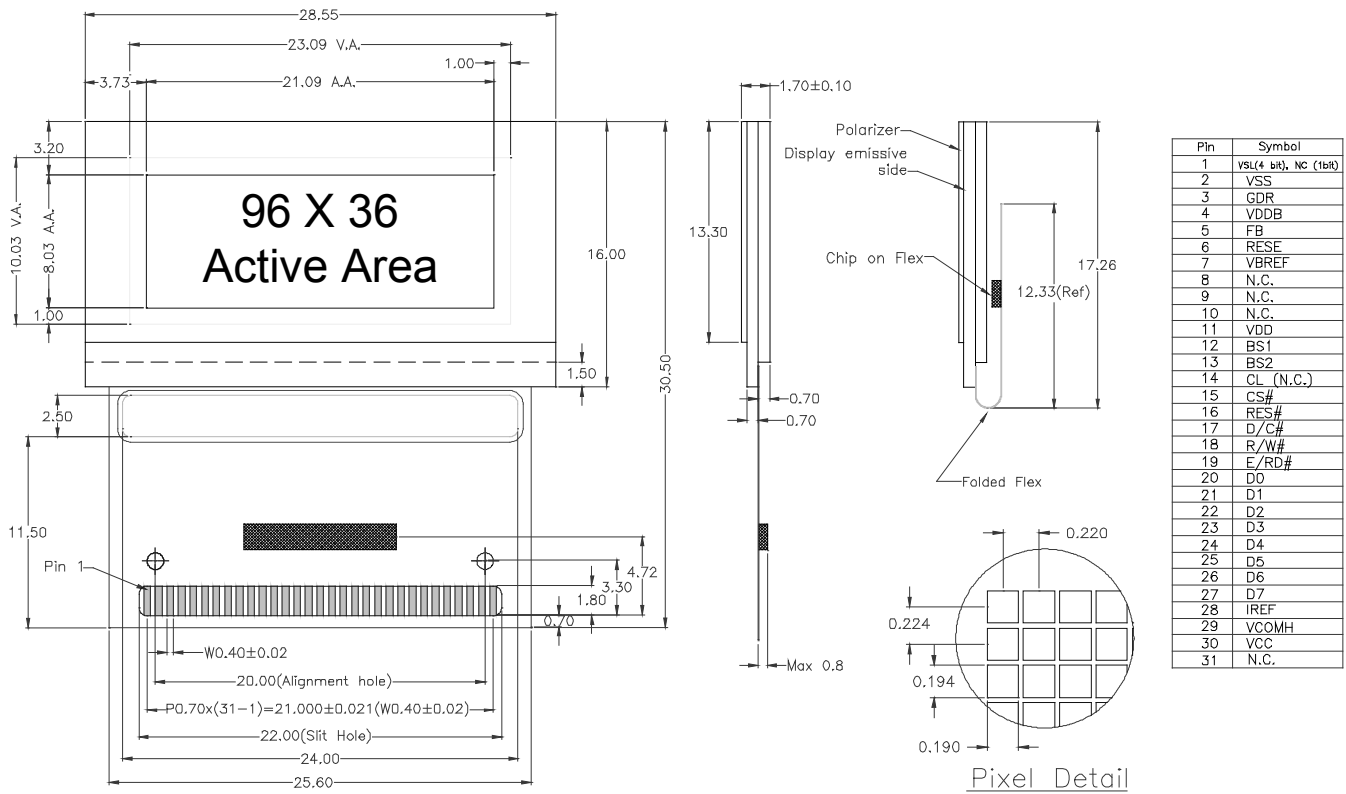

Mechanical Dimensions and Pin Description

Ordering Information

Part Number	Order Number	Description
1-bit		
OS096036PP10MY0B10	Q65110A3999	Pictiva™ 1.0 inch 96x36 OLED Display, Elegance Yellow
OS096036PP10MG1B10	Q65110A3998	Pictiva™ 1.0 inch 96x36 OLED Display, Lime Green
OS096036PP10MO1B10	Q65110A3997	Pictiva™ 1.0 inch 96x36 OLED Display, Tiger Orange
OS096036PP10MW1B10	Q65110A4518	Pictiva™ 1.0 inch 96x36 OLED Display, Galaxy White
OS096036PP10MB2B10	Q65110A4000	Pictiva™ 1.0 inch 96x36 OLED Display, Ocean Blue
4-bit		
OS096036PK10MY0B10	Q65110A3994	Pictiva™ 1.0 inch 96x36 OLED Display, Elegance Yellow
OS096036PK10MG1B10	Q65110A3993	Pictiva™ 1.0 inch 96x36 OLED Display, Lime Green
OS096036PK10MO1B10	Q65110A3992	Pictiva™ 1.0 inch 96x36 OLED Display, Tiger Orange
OS096036PK10MW1B10	Q65110A4517	Pictiva™ 1.0 inch 96x36 OLED Display, Galaxy White
OS096036PK10MB2B10	Q65110A3995	Pictiva™ 1.0 inch 96x36 OLED Display, Ocean Blue

Contact Information

OSRAM Opto Semiconductors

Asia: +60(4) 631-8100 prasia@osram-os.com
Europe: +49 (0)941-850-3535 pr@osram-os.com
North America: +1-888-446-7726 ext.4310 info@osram-os.com

Web: www.pictiva.com