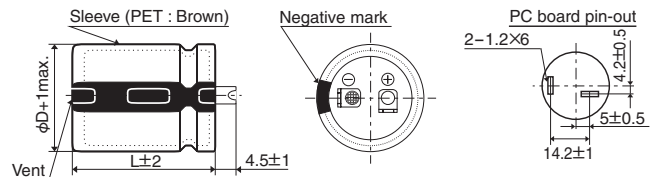

## ◆ DIMENSIONS [mm]

● Terminal Code : VS (φ22 to φ35) : Standard

● Terminal Code : LI (φ35)

The standard design has no plastic disc.