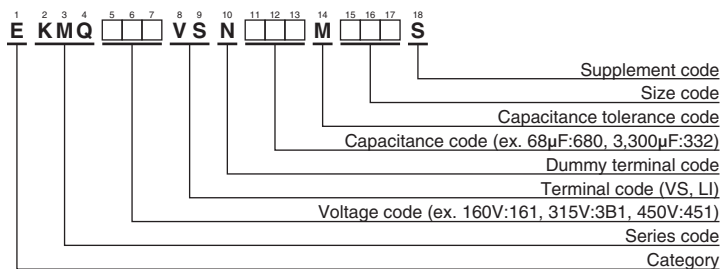

◆ PART NUMBERING SYSTEM

Please refer to "Product code guide (snap-in type)"