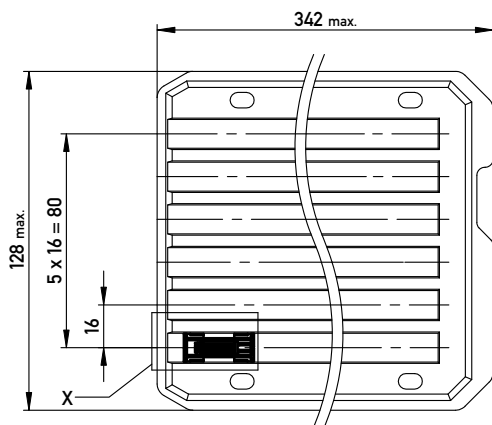

Verpackt in Tray -tray packaging
 Verpackungseinheit 72 Stück -packaging unit 72

Einzelheit X (M 2:1)
 detail X

Adapterstück für board-to-board Abstand von 28mm (beidseitig verbaut mit Federleiste: 154805, Low Profile)
 Adapter for board-to-board height 28mm (in combination with two female connectors: 154805, low profile)

Copyright by ERNI GmbH Proprietary notice pursuant to ISO 16016 to be observed.	Information:	Tolerances	 All Dimensions in mm	Scale	3:1
	All rights reserved. Only for Information. To ensure that this is the latest version of this drawing, please contact one of the ERNI companies before using.	Subject to modification without prior notice. Drawing will not be updated.	Designation 1,27 DRC Adapterstück BTB 28mm <i>12-polig</i>		
E01	25.06.2008		www.ERNI.com	364098	
Index	Date			Class	DRCBTB
					I A3