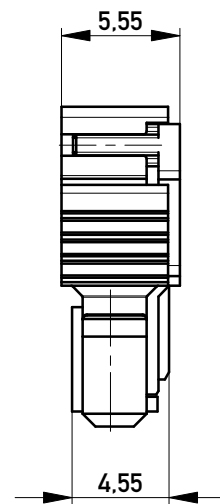

Abdeckung vorverrastet
cover loose mounted

Abdeckung verpresst
cover pressed on

Verpackt in Tray - tray packaging
Verpackungseinheit 77 Stück - packaging unit 77

Einzelheit X
detail X

Information: Codierung blau - Coding blue	Tolerances All Dimensions in mm	Scale	3:1
		Designation F 2,54 SRC-A, 8-polig	
All rights reserved. Only for Information. To ensure that this is the latest version of this drawing, please contact one of the ERNI companies before using.	Subject to modification without prior notice. Drawing will not be updated.	www.ERNI.com	
		b Index	25.02.2014 Date
		Class	SRCBUG