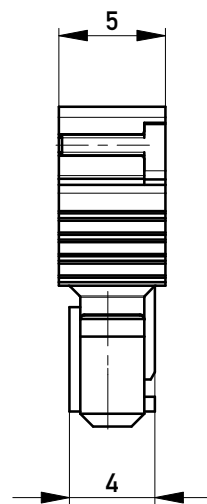

Abdeckung vorverrastet
cover loose mounted

Abdeckung verpresst
cover pressed on

Verpackt in Tray - tray packaging
Verpackungseinheit 77 Stück - packaging unit 77

Einzelheit X
detail X

Information: Codierung blau - Coding blue	Tolerances All Dimensions in mm	Scale	3:1
		Designation F 2,54 SRC-A, 8-polig	
All rights reserved. Only for Information. To ensure that this is the latest version of this drawing, please contact one of the ERNI companies before using.	Subject to modification without prior notice. Drawing will not be updated.	www.ERNI.com	
		b Index	25.02.2014 Date
		Class	SRCBUG