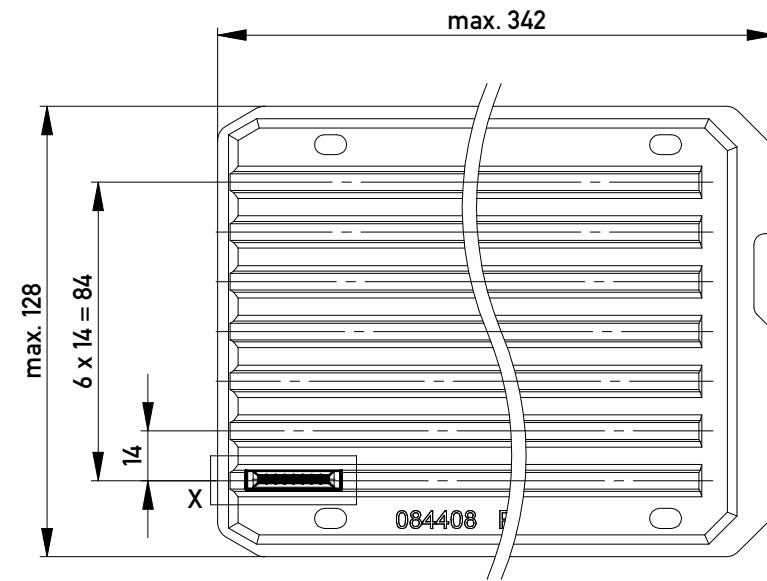

Abdeckung vorverrastet
cover loose mounted

Abdeckung verpresst
cover pressed on

Verpackt in Tray - tray packaging
Verpackungseinheit 77 Stück - packaging unit 77

Einzelheit X
detail X

Information: Codierung blau - Coding blue	Tolerances All Dimensions in mm	Scale	3:1
		Designation F 2,54 SRC-A, 8-polig	
All rights reserved. Only for Information. To ensure that this is the latest version of this drawing, please contact one of the ERNI companies before using.	Subject to modification without prior notice. Drawing will not be updated.	www.ERNI.com	
		b Index	25.02.2014 Date
		Class	SRCBUG