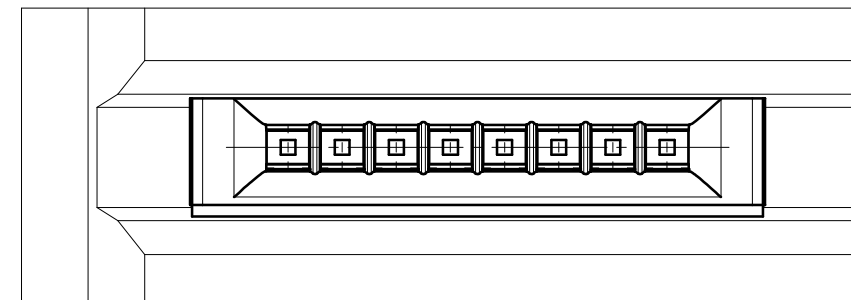

Abdeckung vorverrastet
cover loose mounted

Abdeckung verpresst
cover pressed on

Verpackt in Tray - tray packaging
Verpackungseinheit 77 Stück - packaging unit 77

Einzelheit X
detail X

Information: Codierung blau - Coding blue	Tolerances All Dimensions in mm	Scale	3:1
		Designation F 2,54 SRC-A, 8-polig	
All rights reserved. Only for Information. To ensure that this is the latest version of this drawing, please contact one of the ERNI companies before using.	Subject to modification without prior notice. Drawing will not be updated.	www.ERNI.com	
		b Index	25.02.2014 Date
		Class	SRCBUG