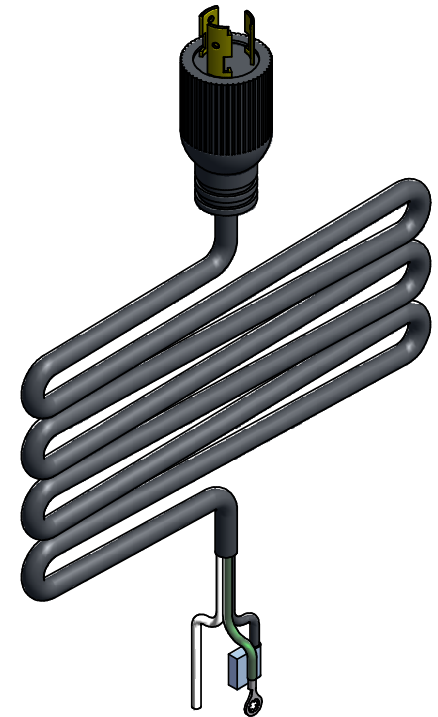

PLUG END VIEW

ISOMERTIC VIEW

<b>1584C6TW20/C15TW20</b>
Ratings - 125 VAC, 20 Amps
Cord Type - SJT or Equivalent, 12/3 Wire
Plug Type - NEMA L5-20P
<b>Cord Lengths</b>
1584C6TW20 - 6.5' Foot Power Cord
1584C15TW20 - 15.5' Foot Power Cord

**HAMMOND  
MANUFACTURING™**

**1584C6TW20/  
C15TW20**