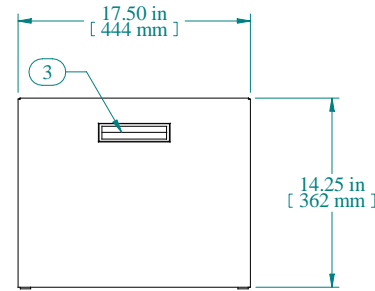

SECTION A-A

L.S. VIEW

TOP VIEW

FRONT VIEW

R.S. VIEW

BOTTOM VIEW

Item Number	Title	Quantity
1	RCBS - BOTTOM	1
2	RCBS - TOP & SIDES	1
3	BLACK PLASTIC HANDLE	2
4	PLUG BUMPER	4

**PART NUMBERS**

Data subject to change without notice. Isometric drawing not to scale.

**HAMMOND  
MANUFACTURING™**

www.hammondmfg.com

PART NO. RCBS1901217