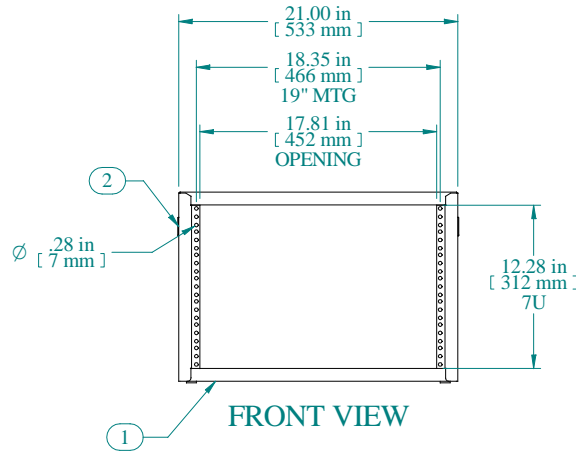

SECTION A-A

L.S. VIEW

TOP VIEW

FRONT VIEW

R.S. VIEW

BOTTOM VIEW

Item Number	Title	Quantity
1	RCBS - BOTTOM	1
2	RCBS - TOP & SIDES	1
3	BLACK PLASTIC HANDLE	2
4	PLUG BUMPER	4

**PART NUMBERS**

Data subject to change without notice. Isometric drawing not to scale.

**HAMMOND  
MANUFACTURING™**

www.hammondmfg.com

PART NO. RCBS1901217