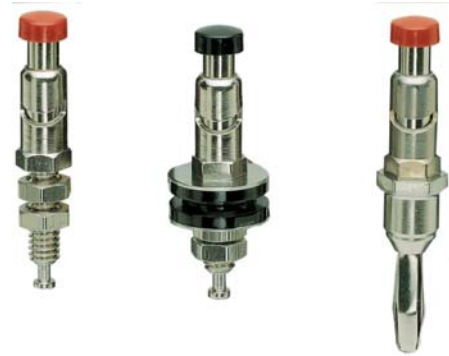

### FEATURES

- Quick Connect/Disconnect
- Only 7/8" Above Board Height
- Standard, Insulated, or Banana Plug Styles
- High Temperature Spring Style
- Color-Coded Caps with Optional Additional Colors

### DESCRIPTION

Press button and put lead in slot and release. Spring pressure assures firm, positive contact.

### DIMENSIONS In Inches (and millimeters)

Standard Style	Insulated Style	Banana Plug Style
<p>Standard Style dimensions: .25 (6,35) DIA. top cap diameter; .81 (20,57) total height; .76 (19,30) height to top of stud; 1.44 (36,58) total height to bottom of washer; 1.39 (35,31) height to bottom of mounting hole. Includes #8-32 UNC-2A threaded stud for 11/64" (4,36) mounting hole.</p>	<p>Insulated Style dimensions: .25 (6,35) DIA. top cap diameter; .89 (22,61) height to top of washer; 1.44 (36,58) total height to bottom of mounting hole. Includes MOLDED WASHERS FIT 25/64" (9,92) MOUNTING HOLE.</p>	<p>Banana Plug Style dimensions: .25 (6,35) DIA. top cap diameter; .06 (1,52) diameter of lead slot; 1.75 (44,45) total height to bottom of spring.</p>
<p>Red/Black cap <b>Part No. 29-100</b>                      No cap <b>Part No. 29-110</b>                      No cap, high temp. <b>Part No. 29-125</b></p>	<p>Same as 29-100 with Black Thermoset Plastic Washers <b>Part No. 29-104</b></p>	<p>Fits Standard Banana Socket <b>Part No. 29-101</b></p>