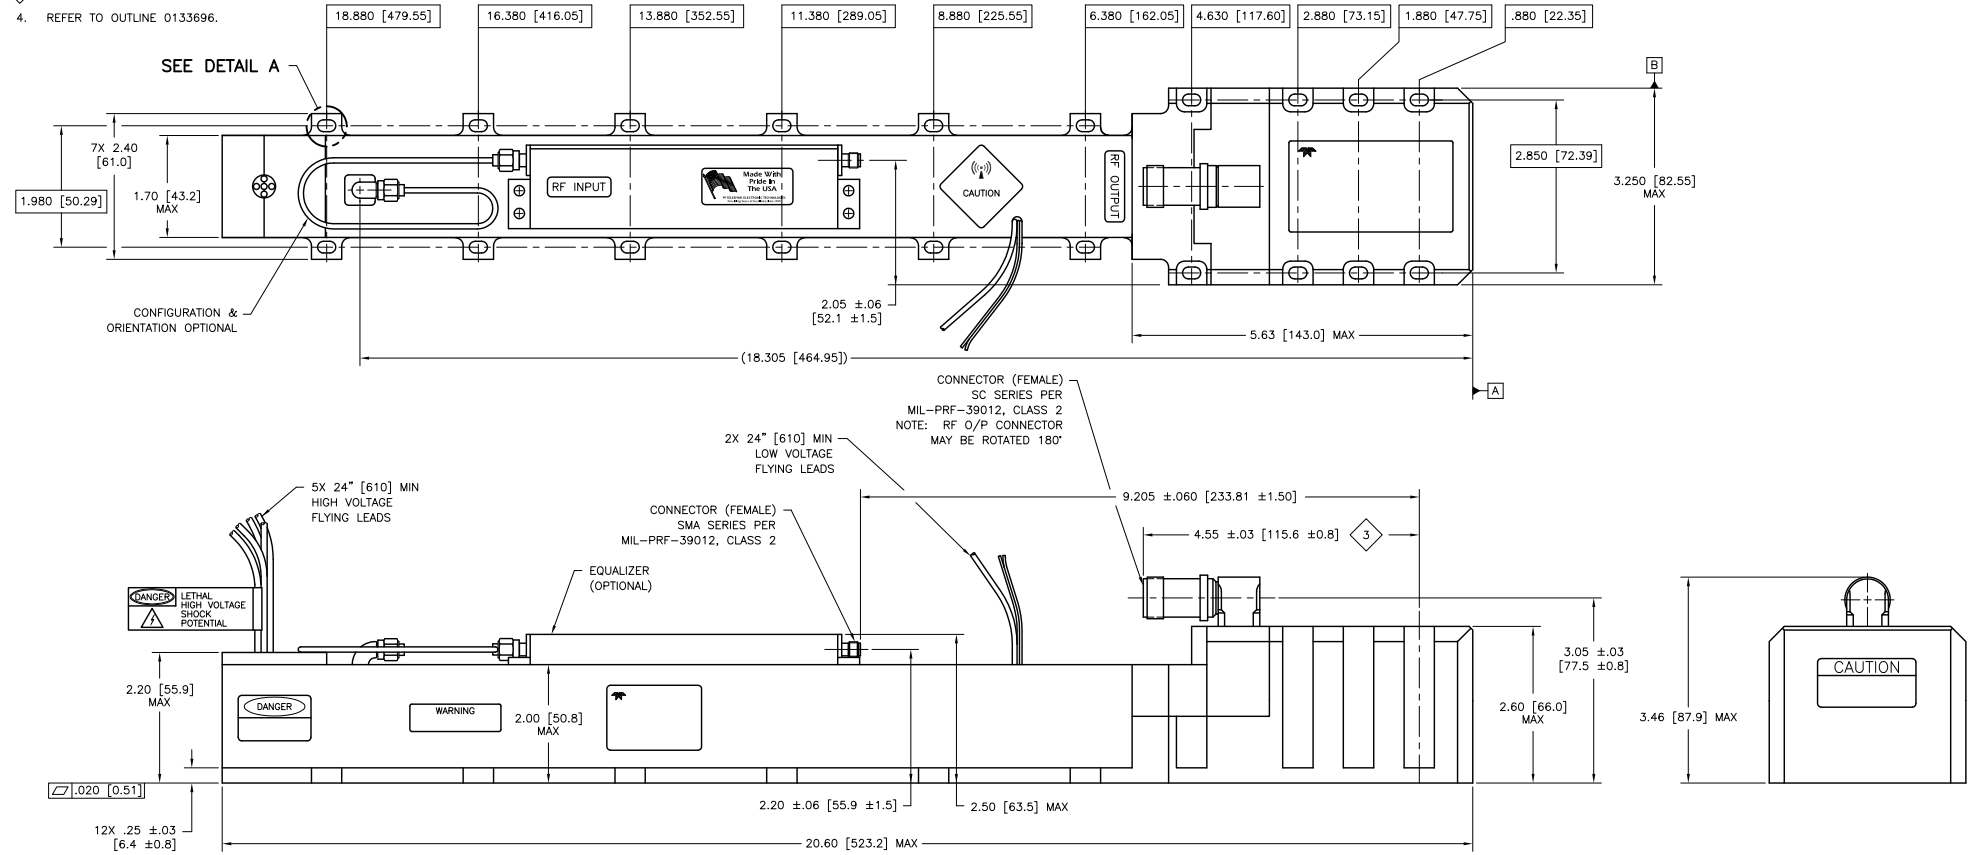

NOTES:

1. FEATURES SUCH AS TAPPED HOLES, SCREW HEADS AND COVER DETAILS ARE OMITTED FOR CLARITY.
2. WEIGHT: 8.0 Lbs MAXIMUM.
3.6 Kg MAXIMUM.
3. DIMENSION APPLIES ONLY WHEN CONFIGURED IN THIS POSITION.
4. REFER TO OUTLINE 0133696.

HIGH VOLTAGE CONNECTIONS	
FUNCTION	COLOR
HEATER	BROWN
CATHODE	YELLOW
CONTROL ELECTRODE	GREEN
COLLECTOR #1	RED
COLLECTOR #2	WHITE

LOW VOLTAGE CONNECTIONS	
FUNCTION	COLOR
HELIUM/GROUND	BLACK
THERMOSTAT (N.C.)	TWIN GRAY

SUBJECT TO CHANGE W/O NOTICE

ISO 9001:2000 Registered

DO NOT SCALE DRAWING UNLESS OTHERWISE NOTED DIMENSIONS ARE IN INCHES DECIMALS ANGLES .XX ±.02 .XXX ±.005 ±2° REMOVE ALL BURRS AND SHARP EDGES SURFACE ROUGHNESS PER ASA B46.1 DIM AND TOL W/ ASME Y14.5M - 1994	TELEDYNE MEC 11361 Sunrise Park Dr., Rancho Cordova, CA (916) 838-3344 TITLE OUTLINE DRAWING MEC 5208
---	---