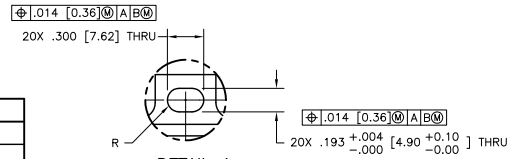

NOTES:

1. FEATURES SUCH AS TAPPED HOLES, SCREW HEADS AND COVER DETAILS ARE OMITTED FOR CLARITY.
2. WEIGHT: 8.0 Lbs MAXIMUM.
3.6 Kg MAXIMUM.
3. DIMENSION APPLIES ONLY WHEN CONFIGURED IN THIS POSITION.
4. REFER TO OUTLINE 0133696.

SUBJECT TO CHANGE W/O NOTICE

ISO 9001:2000 Registered

DO NOT SCALE DRAWING UNLESS OTHERWISE NOTED DIMENSIONS ARE IN INCHES DECIMALS ANGLES .XX ±.02 .XXX ±.005 ±2° REMOVE ALL BURRS AND SHARP EDGES SURFACE ROUGHNESS PER ASA B46.1 DIM AND TOL W/ ASME Y14.5M - 1994	TELEDYNE MEC 11361 Sunrise Park Dr., Rancho Cordova, CA (916) 838-3344 TITLE OUTLINE DRAWING MEC 5208
---	---