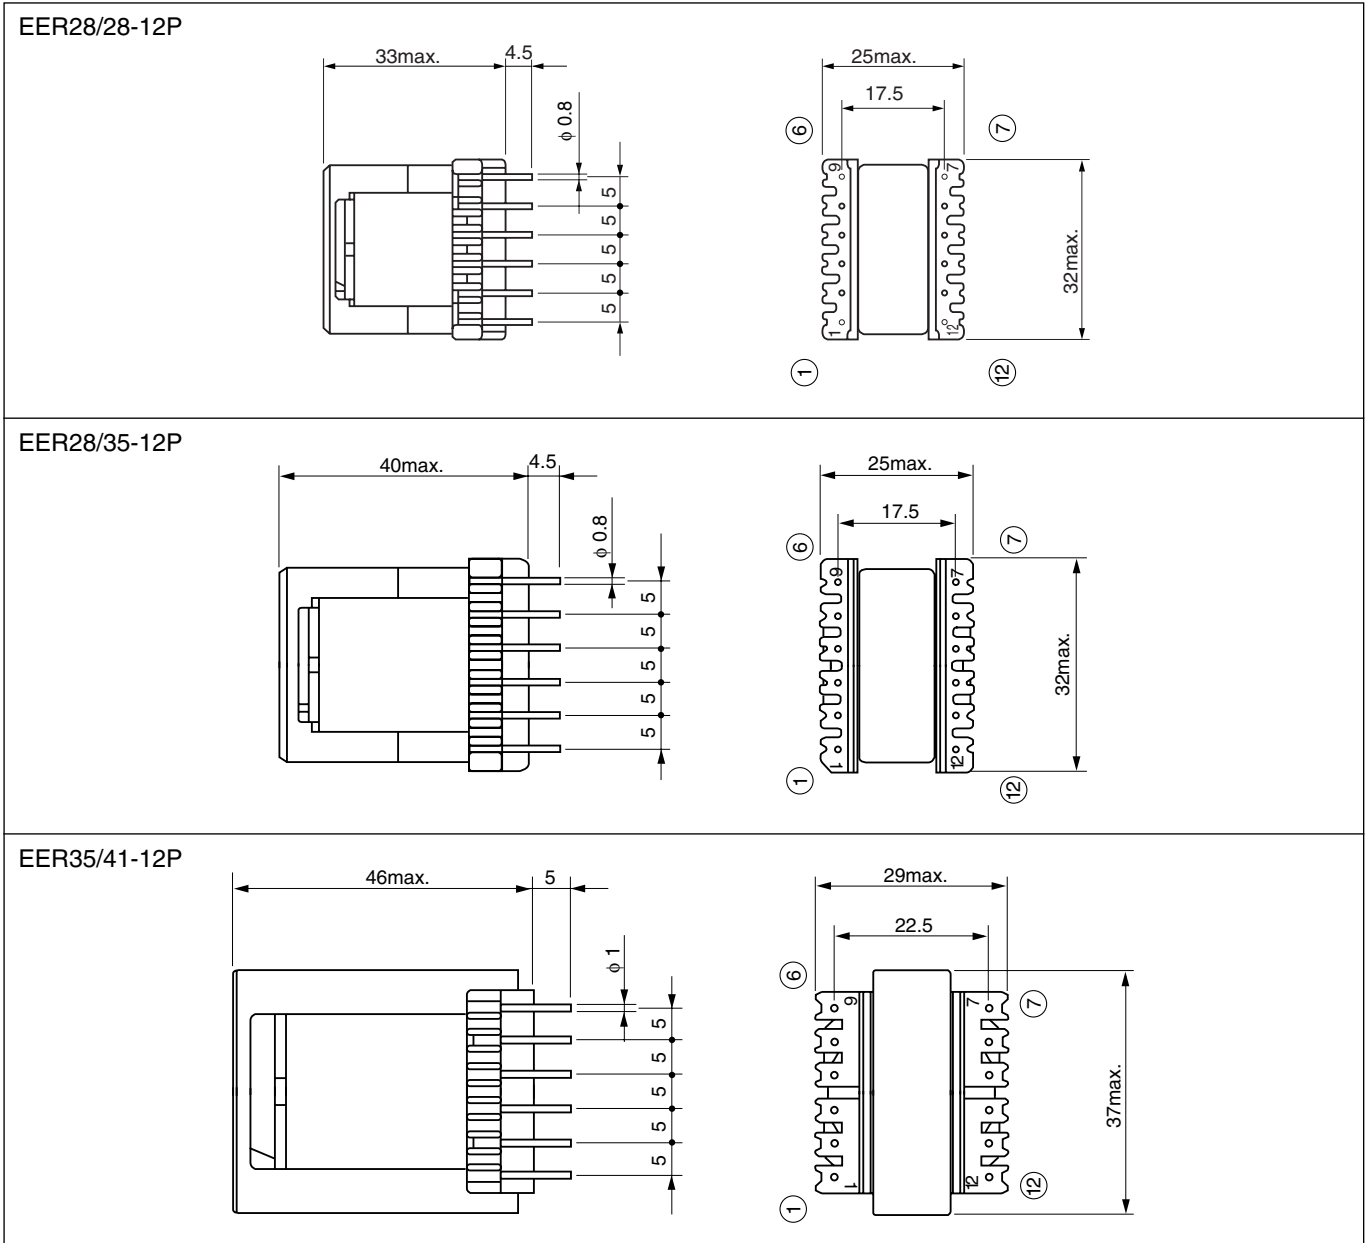

## Types and shapes

Unit: mm

# Switching power supply transformers

Unit:mm

EER40/45-14P

EER40/45-16P

EER40/45-18P

EER42/42-18P

EER49/48-18P

EER49/54-18P