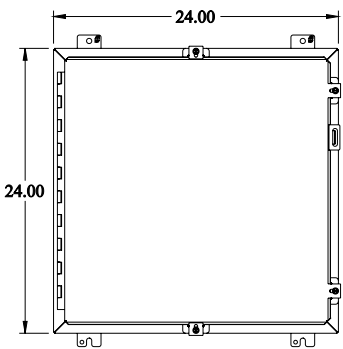

PART No. 1418N4ALJ8

for more information visit
www.hammfg.com

Data subject to change without notice
Isometric drawing Not to Scale

ISOMETRIC VIEW

TOP VIEW

INNER PANEL

BACK VIEW

LEFT SIDE VIEW

FRONT VIEW

RIGHT SIDE VIEW

BOTTOM VIEW