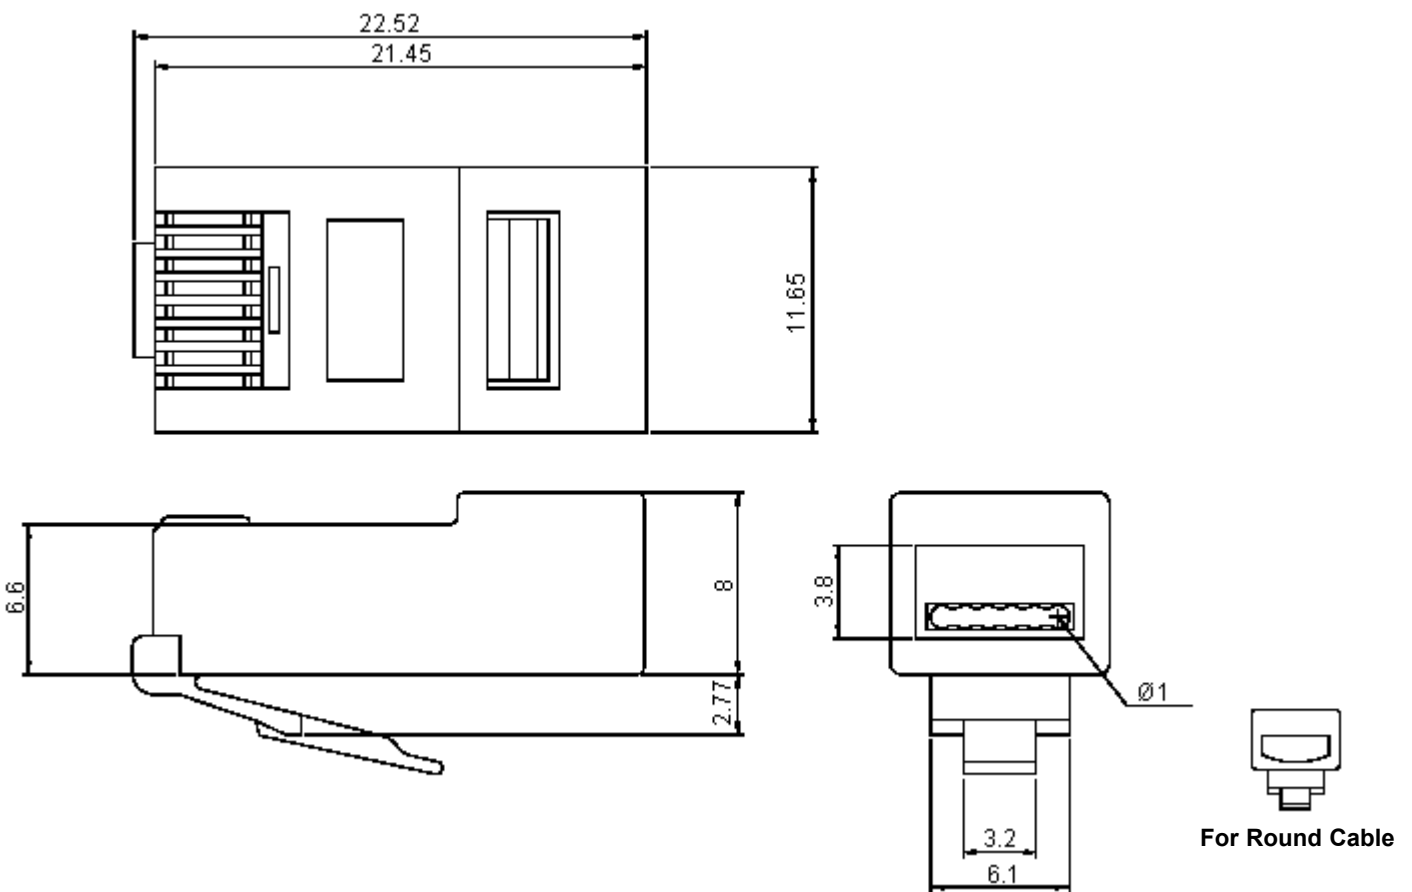

## Specifications:

### Materials

Housing : Polycarbonate  
 Contact : Copper alloy, gold plated

Dimensions : Millimetres

## Part Number Table

Description	Part Number
Plug, RJ45, 8P8C, Flat	7001-8P8C
Plug, RJ45, 8P8C, Round	7001-8P8C-R