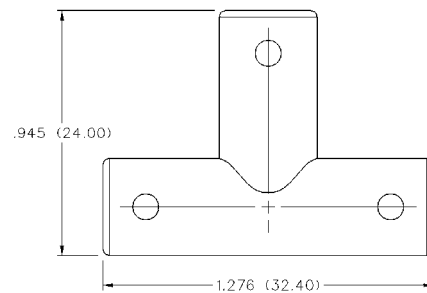

## Jack to Jack to Jack T Adapter

**PART NO.**

CP-AD506