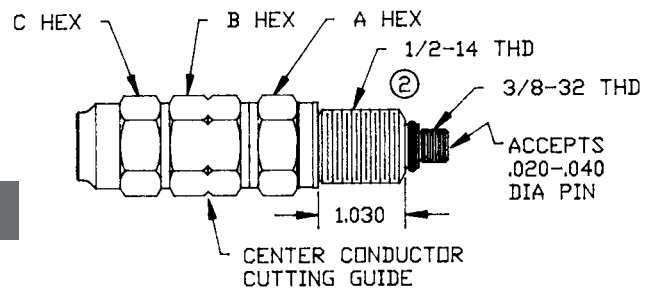

**“W” SERIES
THREE PIECE
CABLE TO “F” FEMALE
ADAPTOR BULKHEAD**

Bulkhead connector capable of being secured in place for permanent mounting.

Ordering Information — “F” Female Adaptor Bulkhead

PART NUMBER	CABLE GROUP*	CENTER COND.	CABLE O.D.	A	DIMENSION B	C
BAI412FFW	A	.080	.412	15/16	15/16	15/16
BAI412FFW2	D	.092	.412	15/16	15/16	15/16
BAI412FFW3	E	.092	.412	15/16	15/16	15/16
BAI412FFSW	B	.092	.412	15/16	15/16	15/16
BAI440FFMC2	I	.105	.450	15/16	15/16	15/16
BAI500FFW	A	.100	.500	1	1	1
BAI500FFW2	D	.111	.500	1	1	1
BAI500FFW3	E	.109	.500	1	1	1
BAI500FFMC2	I	.123	.510	1	1	1
BAI500FFSW	B	.115	.500	1	1	1
BAI540FFQR	H	.124	.610	1-1/8	1-1/8	1-1/8
BAI565FFTX	G	.129	.565	1-1/8	1-1/8	1-1/8
BAI625FFW3	E	.137	.625	1-1/8	1-1/8	1-1/8
BAI650FFMC2	I	.156	.640	1-1/8	1-1/8	1-1/8
BAI700FFTX	G	.163	.703	1-3/16	1-3/16	1-3/16
BAI715FFQR	H	.166	.785	1-1/2	1-1/2	1-1/2
BAI750FFW	A	.148	.750	1-3/16	1-3/16	1-3/16
BAI750FFW2	D	.169	.750	1-3/16	1-3/16	1-3/16
BAI750FFW3	E	.167	.750	1-3/16	1-3/16	1-3/16
BAI750FFMC2	I	.185	.760	1-3/16	1-3/16	1-3/16
BAI750FFSW	B	.173	.750	1-3/16	1-3/16	1-3/16
BAI840FFTX	G	.194	.840	1-1/2	1-1/2	1-1/2
BAI860FFQR	H	.203	.960	1-1/2	1-1/2	1-1/2
BAI875FFW3	E	.194	.875	1-1/2	1-1/2	1-1/2
BAI1000FFW	A	.193	1.000	1-3/4	1-3/4	1-3/4
BAI1000FFW2	D	.225	1.000	1-3/4	1-3/4	1-3/4
BAI1000FFW3	E	.220	1.000	1-3/4	1-3/4	1-3/4
BAI1000FFMC2	I	.248	1.015	1-3/4	1-3/4	1-3/4
BAI1000FFSW	B	.227	1.000	1-3/4	1-3/4	1-3/4
BAI1125FFQR	H	.263	1.225	1-3/4	1-3/4	1-3/4

*See Cable Group Chart on Page 30

Ⓢ Conduit Nuts Included

Dimensions shown are for reference only. Dimensions are in inches.