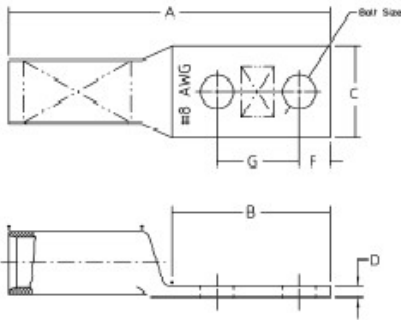

Color-Keyed®

T&B Catalog Number: 256-1014PHBS
UPC Number: 78621090846
Description: Copper Two-Hole Lug - Straight Long Belled End Barrel - max 35KV, #6 AWG Wire, 1/4" Bolt Size, 1" Hole Spacing, Tin Plated with Inspection Hole, Blue 24
Status: Active

General	
-Material	Copper
-Finish	Tin Plated
-Wire Size	#6 AWG
-Number of Studs	2
-Stud Size	1/4
-Bolt Hole Spacing	1
-Tongue Angle	Straight
-Barrel Length	Long
-Barrel Shape	Belled End
-Tongue Width	Standard
-Peep Hole	Y
-Marking	Standard
-Hole Shape	Round
-Die Color	Blue
-Die Code	24

Packaging	
-T&B Inner Pack	50
-Package in Units	500
-T&B Sold in UOM	Each
-T&B Weight Per UOM	3 lbs. per 100

Application Support	
-Overview	Available on Website
-Connector & Tooling Chart	Available on Website