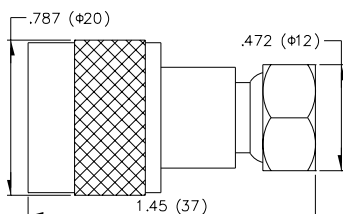

MF42

F DOUBLE FEMALE (F81)*

With washer & nuts W/O washer & nuts

North and South America:

Methode Electronics, Inc. Connector Products

1700 Hicks Road • Rolling Meadows, IL 60008 USA

847-392-3500 • Toll Free: 800-323-6864 • Fax: 847-392-9404