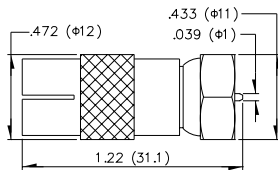

MF45

F MALE TO PAL FEMALE*