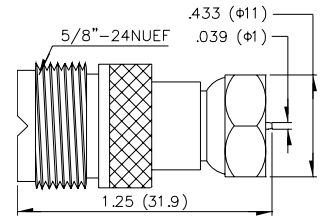

MF48

F MALE TO UHF FEMALE*