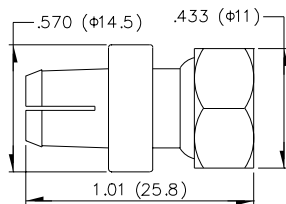

MF05

RG213/U/7C

F CONNECTOR WITH RING