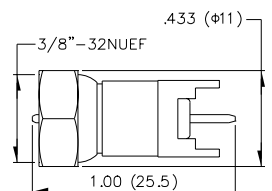

MF29M

F MALE PC MOUNT