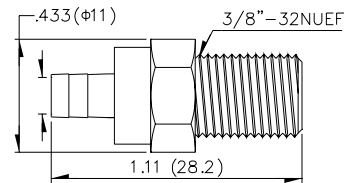

MF25

RG58/U RG59/U RG6/U RG174/U

F FEMALE BULKHEAD CRIMP