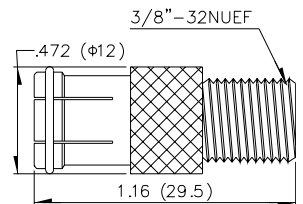

F FEMALE TO N FEMALE*

MF45M

F PUSH ON MALE TO PAL FEMALE*

MF50

F FEMALE TO PAL PUSH ON FEMALE*

North and South America:

Methode Electronics, Inc. Connector Products

1700 Hicks Road • Rolling Meadows, IL 60008 USA