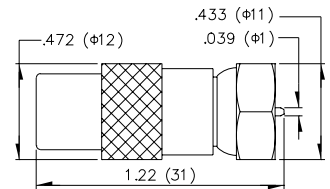

MF38

F MALE TO PAL MALE*