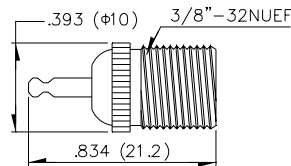

MF20

F FEMALE BULKHEAD