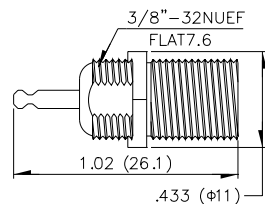

MF21

With washer & nuts W/O washer & nuts

F FEMALE BULKHEAD (F61)