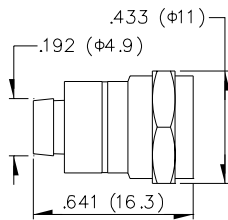

MF03

F WITH ATTACHED CRIMP RING (F59)