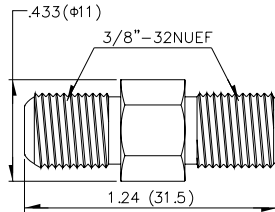

F Series

MF42XL

F DOUBLE FEMALE (F81)*