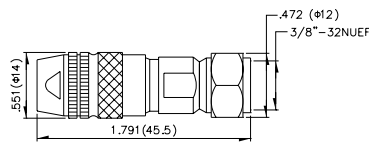

MF63

F MALE CLAMP*