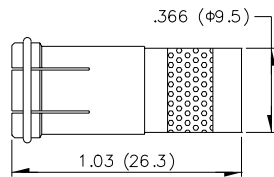

F Series

MF18

RG59/U RG6/U

F PUSH ON*