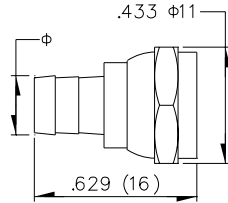

F CONNECTOR WITH RING

MF10

RG58/U RG59/U RG6/U 7C2V

F MALE TWIST ON

MF02

F WITH ATTACHED CRIMP RING (F56)

MF11

RG213/U