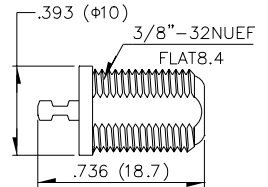

MF23

With washer & nuts W/O washer & nuts

F FEMALE BULKHEAD