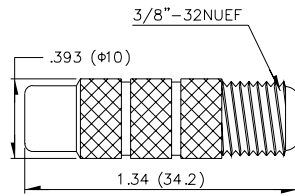

F Series

MF51

F FEMALE TO RCA FEMALE