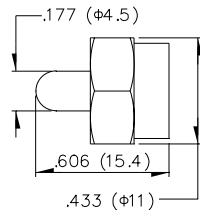

MF19

750HM

F MALE TERMINATOR (DUMMY LOAD)