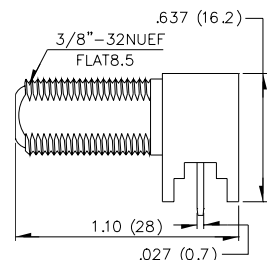

F FEMALE BULKHEAD (F61)

MF29M

F MALE PC MOUNT

MF22

With washer & nuts W/O washer & nuts

F FEMALE BULKHEAD

MF30

F RIGHT ANGLE FEMALE PC MOUNT