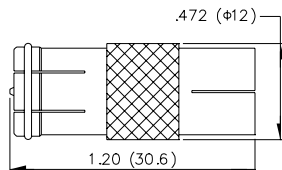

F FEMALE TO N FEMALE*

MF45M

F PUSH ON MALE TO PAL FEMALE*

MF50

F FEMALE TO PAL PUSH ON FEMALE*

North and South America:

Methode Electronics, Inc. Connector Products

1700 Hicks Road • Rolling Meadows, IL 60008 USA