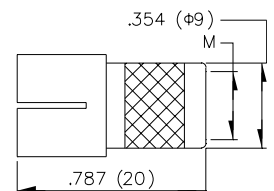

MF17

RG59/U

F TWIST ON

North and South America:

Methode Electronics, Inc. Connector Products

1700 Hicks Road • Rolling Meadows, IL 60008 USA

847-392-3500 • Toll Free: 800-323-6864 • Fax: 847-392-9404

Email: info@methode.com • Web: www.methode.com/connector/index.html

Europe:

Methode Electronics Ireland, Ltd.

Unit H, Crossagalla Business Park, Ballysimon Rd. • Limerick, Ireland

+353 (0) 61 401222 • Fax: +353 (0) 61 401942

Email: info@methode.ie • Web: ireland.methode.com/main.html

Far East:

Methode Electronics Far East, Pte. Ltd.

1 Tuas Lane, Jurong Town • Singapore 638610

65-68615444 • Fax: 65-68614777

Email: sales@methode.com.sg • Web: www.methode.com/mefe/index.html