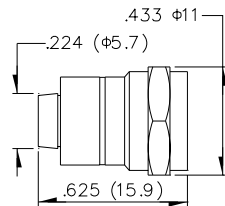

F CONNECTOR WITH RING

MF10

RG58/U RG59/U RG6/U 7C2V

F MALE TWIST ON

MF02

F WITH ATTACHED CRIMP RING (F56)

MF11

RG213/U