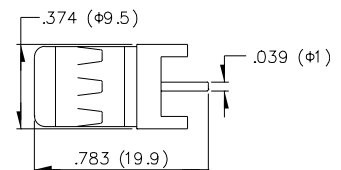

MF58

F MALE TO RCA FEMALE*

MF54

F FEMALE TO 3.5 MO MALE*

MF60

F FEMALE PC BOARD MOUNT*

North and South America:
Methode Electronics, Inc. Connector Products
1700 Hicks Road • Rolling Meadows, IL 60008 USA
847-392-3500 • Toll Free: 800-323-6864 • Fax: 847-392-9404
Email: info@methode.com • Web: www.methode.com/connector/index.html