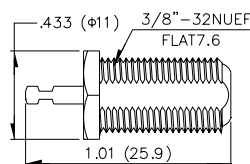

F FEMALE BULKHEAD (F61)

MF29M

F MALE PC MOUNT

MF22

With washer & nuts W/O washer & nuts

F FEMALE BULKHEAD

MF30

F RIGHT ANGLE FEMALE PC MOUNT