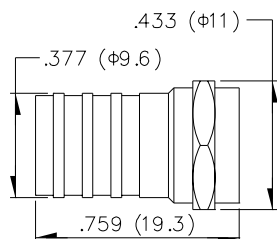

MF06

RG59/U RG6/U

F CONNECTOR

MF17

RG59/U

F TWIST ON