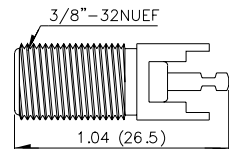

RG58/U RG59/U RG6/U RG174/U

F FEMALE BULKHEAD CRIMP

MF20

F FEMALE BULKHEAD

MF28

F FEMALE PC MOUNT

MF21

With washer & nuts W/O washer & nuts