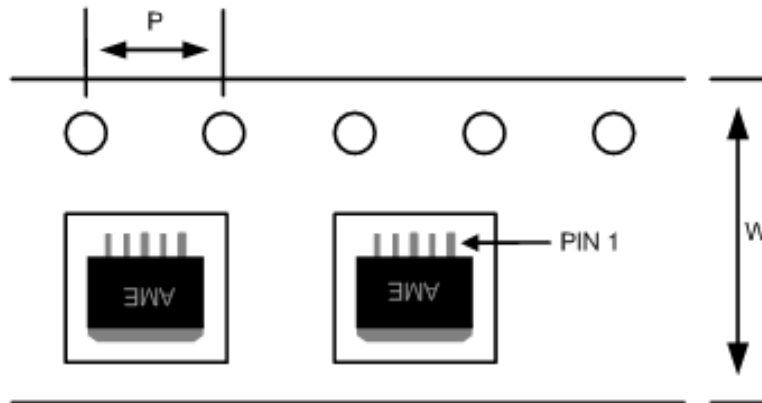

TO-263-5

Carrier Tape, Number of Components Per Reel and Reel Size

Package	Carrier Width (W)	Pitch (P)	Part Per Full Reel	Reel Size
TO-263-5	24.0±0.1 mm	4.0±0.1 mm	800pcs	330±1 mm