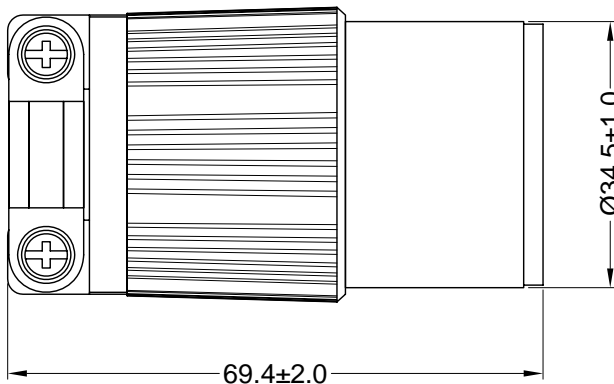

6

5

4

3

2

1

MATERIAL:

Housing & Cord Clamp: Nylon, color black / white

Contact Holder: Polycarbonate

Contacts: Brass

ELECTRICAL SPECIFICATIONS:

Rated current: 15A

Rated voltage: 125VAC

APPROVALS:  **US LISTED**

**RoHS
COMPLIANT**

REV	DATE	CHANGE	CHKG	CHKD	APPR

REVISIONS

DRAWN BY		PB	DATE:	12/7/10
CHECK BY			DATE:	
APPR BY			DATE:	

TOLERANCE
UNLESS OTHERWISE SPECIFIED
X ± 1
X.X ± 0.4
X.XX ± 0.13

Power Dynamics, Inc.		
Phone: 973 560-0019 Whippany, New Jersey Fax: 973 560-0076		
PART: NEMA L5-15R CORD CONNECTOR 15A 125VAC; ASSEMBLY TYPE		
PART #: PD-L515C-B		SHEET 1 of 1
SIZE: A	ALL DIMENSIONS FOR REFERENCE ONLY DIMENSIONS ARE IN MILLIMETERS	REV:
SCALE: NTS		