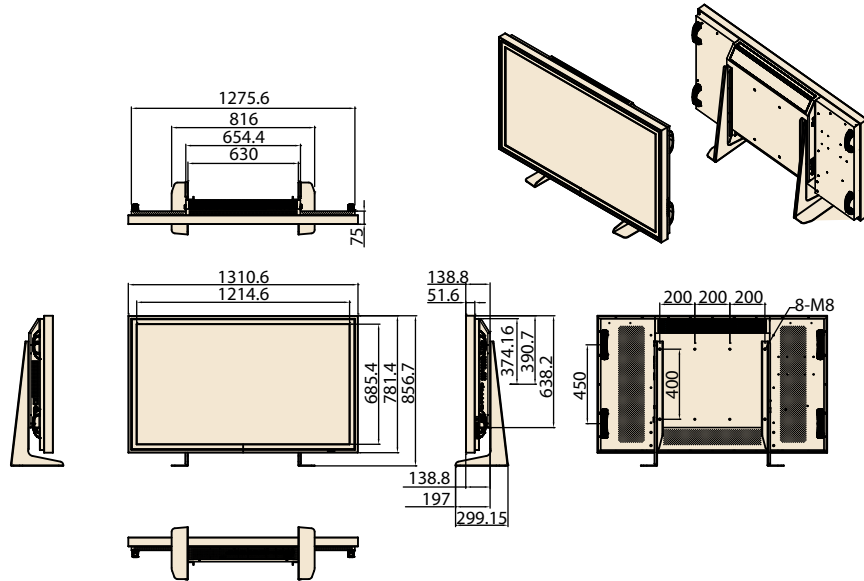

Options

Protective Surface	Tempered Glass
Speaker	10W x 2EA, 4Ω/10W+10W (rms) @ THD < 1%
Stand (pair)	200 mm/400 mm

Mechanical/ Environmental

Size and Weight

Dimensions w/o Stand (W x H x D)	DSD-3055FNC : 1310.6 x 781.4 x 141 mm DSD-3055FTC : 1310.6 x 781.4 x 149.8 mm
Weight w/o Stand	DSD-3055FNC : Net: 50kgs/Gross: 60 kgs DSD-3055FTC : Net: 58kgs/Gross: 68 kgs
Wall Arm Mount Type	200 mm x 200 mm/ 400 mm x 600 mm VESA
Fanless Design	Yes

Dimension & Interface

DSD-3055FNC-L05E (Monitor)

DSD-3055FTC-L05E (Touch Monitor)