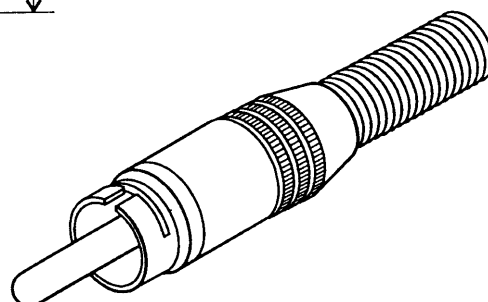

Deltron Part No.

- 335-0000** - FLASH GOLD SOCKET ASSY/BLACK CHROME CAP & SPRING
- 335-0100** - FLASH GOLD SOCKET ASSY/BLACK CHROME CAP & SPRING (BLACK ID RING)
- 335-0200** - FLASH GOLD SOCKET ASSY/BLACK CHROME CAP & SPRING (BLUE ID RING)
- 335-0500** - FLASH GOLD SOCKET ASSY/BLACK CHROME CAP & SPRING (RED ID RING)
- 335-0600** - FLASH GOLD SOCKET ASSY/BLACK CHROME CAP & SPRING (WHITE ID RING)
- 335-0700** - FLASH GOLD SOCKET ASSY/BLACK CHROME CAP & SPRING (YELLOW ID RING)

Dimensions

DIMENSIONS IN MILLIMETRES

Description

A range of high quality UK manufactured phono plugs made from machined brass with various plating options.

- Center contact available in solid pin.
- Ground contact with unique 'T' shape slot for maximum contact area.
- Internal cable clamp for secure cable connection.
- Spring strain relief.
- Colour coded ID rings for easy cable identification.
- Attractive body styling.
- Maximum cable size 5,5mm.

Ratings - 5A at 200 Vdc/150 Vac max.
Insulation resistance - 100M Ω at 500 Vdc

Features

MATERIAL

- CENTRE CONTACT : Brass, flash gold plated
- GROUND CONTACT : Brass, flash gold plated
- INSULATION : Noryl SE1
- CABLE CLAMP : Brass, flash gold plated
- SPRING : Spring Steel, black chrome plated
- CAP : Brass, black chrome plated