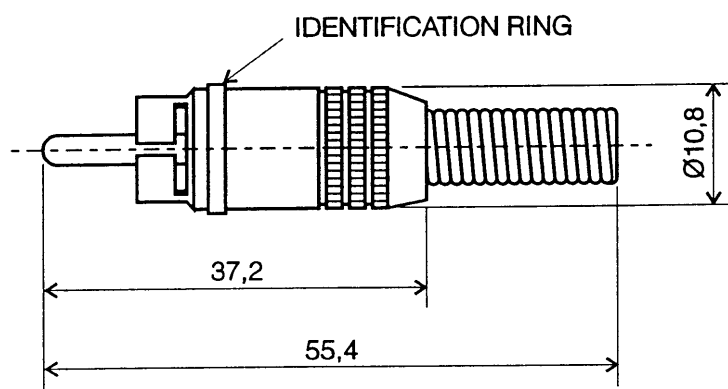

Deltron Part No.

- 335-0000** - FLASH GOLD SOCKET ASSY/BLACK CHROME CAP & SPRING
- 335-0100** - FLASH GOLD SOCKET ASSY/BLACK CHROME CAP & SPRING (BLACK ID RING)
- 335-0200** - FLASH GOLD SOCKET ASSY/BLACK CHROME CAP & SPRING (BLUE ID RING)
- 335-0500** - FLASH GOLD SOCKET ASSY/BLACK CHROME CAP & SPRING (RED ID RING)
- 335-0600** - FLASH GOLD SOCKET ASSY/BLACK CHROME CAP & SPRING (WHITE ID RING)
- 335-0700** - FLASH GOLD SOCKET ASSY/BLACK CHROME CAP & SPRING (YELLOW ID RING)

Dimensions

DIMENSIONS IN MILLIMETRES

Description

A range of high quality UK manufactured phono plugs made from machined brass with various plating options.

- Center contact available in solid pin.
- Ground contact with unique 'T' shape slot for maximum contact area.
- Internal cable clamp for secure cable connection.
- Spring strain relief.
- Colour coded ID rings for easy cable identification.
- Attractive body styling.
- Maximum cable size 5,5mm.

Ratings - 5A at 200 Vdc/150 Vac max.
Insulation resistance - 100M Ω at 500 Vdc

Features

MATERIAL

- CENTRE CONTACT : Brass, flash gold plated
- GROUND CONTACT : Brass, flash gold plated
- INSULATION : Noryl SE1
- CABLE CLAMP : Brass, flash gold plated
- SPRING : Spring Steel, black chrome plated
- CAP : Brass, black chrome plated