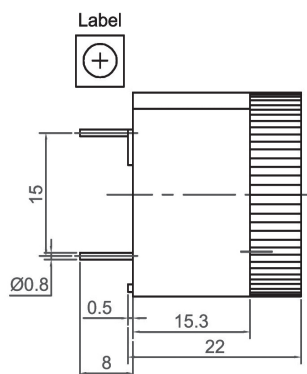

Piezo Buzzer (DC)

Canopus Part no.	Operating Voltage (VDC)	Rated Voltage (VDC)	Max Rated Current (mA)	Min Sound Output (dBA)	Resonant Frequency (Hz)	Tone Nature	Operating Temperature (°C)	Housing	Weight (g)
CPB2409GC34TW	3 ~ 20	9	10	82 at 30cm	3400 ± 500	Continuous	-20 ~ +65	PBT	4

CANOPUS

Canopus Part no.	Operating Voltage (VDC)	Rated Voltage (VDC)	Max Rated Current (mA)	Min Sound Output (dBA)	Resonant Frequency (Hz)	Tone Nature	Operating Temperature (°C)	Housing	Weight (g)
CPB2416HC29NP	3 ~ 20	12	8	85 at 30cm	2900 ± 500	Continuous	-20 ~ +85	Noryl	6

Canopus Part no.	Operating Voltage (VDC)	Rated Voltage (VDC)	Max Rated Current (mA)	Min Sound Output (dBA)	Resonant Frequency (Hz)	Tone Nature	Operating Temperature (°C)	Housing	Weight (g)
CPB2622GC28BP	5 ~ 18	9 / 12	50	98 at 60cm	2800 ± 500	Continuous	-20 ~ +60	ABS	15