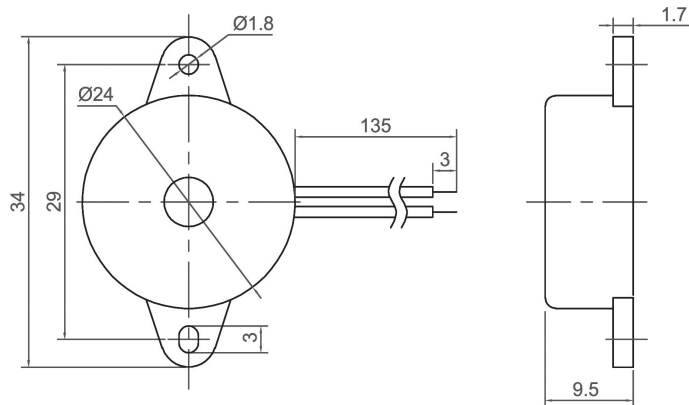

Piezo Buzzer (DC)

Canopus Part no.	Operating Voltage (VDC)	Rated Voltage (VDC)	Max Rated Current (mA)	Min Sound Output (dBA)	Resonant Frequency (Hz)	Tone Nature	Operating Temperature (°C)	Housing	Weight (g)
CPB2409GC34TW	3 ~ 20	9	10	82 at 30cm	3400 ± 500	Continuous	-20 ~ +65	PBT	4

CANOPUS

Canopus Part no.	Operating Voltage (VDC)	Rated Voltage (VDC)	Max Rated Current (mA)	Min Sound Output (dBA)	Resonant Frequency (Hz)	Tone Nature	Operating Temperature (°C)	Housing	Weight (g)
CPB2416HC29NP	3 ~ 20	12	8	85 at 30cm	2900 ± 500	Continuous	-20 ~ +85	Noryl	6

Canopus Part no.	Operating Voltage (VDC)	Rated Voltage (VDC)	Max Rated Current (mA)	Min Sound Output (dBA)	Resonant Frequency (Hz)	Tone Nature	Operating Temperature (°C)	Housing	Weight (g)
CPB2622GC28BP	5 ~ 18	9 / 12	50	98 at 60cm	2800 ± 500	Continuous	-20 ~ +60	ABS	15