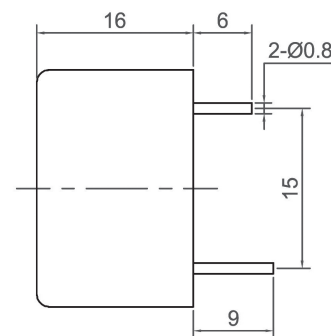

Piezo Buzzer (DC)

Canopus Part no.	Operating Voltage (VDC)	Rated Voltage (VDC)	Max Rated Current (mA)	Min Sound Output (dBA)	Resonant Frequency (Hz)	Tone Nature	Operating Temperature (°C)	Housing	Weight (g)
CPB2409GC34TW	3 ~ 20	9	10	82 at 30cm	3400 ± 500	Continuous	-20 ~ +65	PBT	4

CANOPUS

Canopus Part no.	Operating Voltage (VDC)	Rated Voltage (VDC)	Max Rated Current (mA)	Min Sound Output (dBA)	Resonant Frequency (Hz)	Tone Nature	Operating Temperature (°C)	Housing	Weight (g)
CPB2416HC29NP	3 ~ 20	12	8	85 at 30cm	2900 ± 500	Continuous	-20 ~ +85	Noryl	6

Canopus Part no.	Operating Voltage (VDC)	Rated Voltage (VDC)	Max Rated Current (mA)	Min Sound Output (dBA)	Resonant Frequency (Hz)	Tone Nature	Operating Temperature (°C)	Housing	Weight (g)
CPB2622GC28BP	5 ~ 18	9 / 12	50	98 at 60cm	2800 ± 500	Continuous	-20 ~ +60	ABS	15