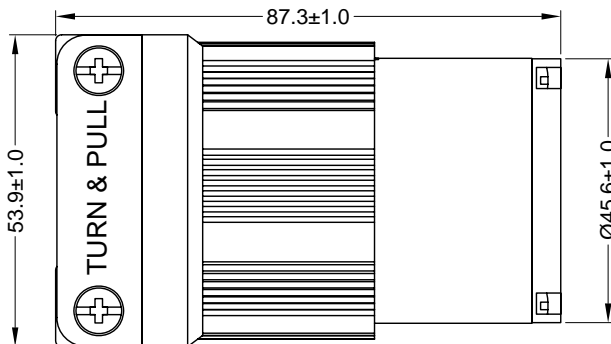

6

5

4

3

2

1

MATERIAL:

Housing & Cord Clamp: Nylon, color black
Contact Holder & Terminal Retainer: Polycarbonate
Contacts: Brass

ELECTRICAL SPECIFICATIONS:

Rated current: 30A
Rated voltage: 250VAC

APPROVALS:  LISTED

**RoHS
COMPLIANT**

REV	DATE	CHANGE	CHK	CHK	APPR

REVISIONS

TOLERANCE UNLESS OTHERWISE SPECIFIED			
X	± 1		
X.X	± 0.4		
X.XX	± 0.13		
DRAWN BY	PB	DATE:	5/7/10
CHECK BY		DATE:	
APPR BY		DATE:	

Power Dynamics, Inc.
Phone: 973 560-0019 Whippany, New Jersey Fax: 973 560-0076

PART: NEMA L6-30R CORD CONNECTOR
30A 250VAC; ASSEMBLY TYPE

PD-L630C-B SHEET 1 of 1

SIZE: A ALL DIMENSIONS FOR REFERENCE ONLY
SCALE: NTS DIMENSIONS ARE IN MILLIMETERS REV: