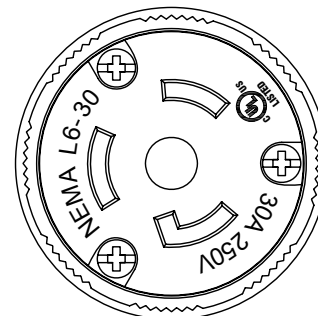

6

5

4

3

2

1

MATERIAL:

Housing & Cord Clamp: Nylon, color black
Contact Holder & Terminal Retainer: Polycarbonate
Contacts: Brass

ELECTRICAL SPECIFICATIONS:

Rated current: 30A
Rated voltage: 250VAC

APPROVALS:  LISTED

**RoHS
COMPLIANT**

REV	DATE	CHANGE	CHK	CHK	APPR

REVISIONS

TOLERANCE UNLESS OTHERWISE SPECIFIED			
X	± 1		
X.X	± 0.4		
X.XX	± 0.13		
DRAWN BY	PB	DATE:	5/7/10
CHECK BY		DATE:	
APPR BY		DATE:	

Power Dynamics, Inc.
Phone: 973 560-0019 Whippany, New Jersey Fax: 973 560-0076

PART: NEMA L6-30R CORD CONNECTOR
30A 250VAC; ASSEMBLY TYPE

PD-L630C-B SHEET 1 of 1

SIZE: A ALL DIMENSIONS FOR REFERENCE ONLY
SCALE: NTS DIMENSIONS ARE IN MILLIMETERS REV: