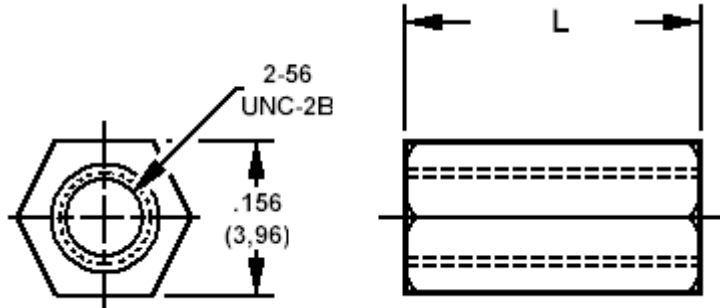

**350-7415 Spacer/Stand-off, hexagonal, threaded**

How to order code  
**350-7415-XX-YY-00**  
 Basic Part No XX = L dimension, YY = Plating Finish

DIMENSIONS, (XX)		
	(XX)	L
350-7415	-02	.188 (4,78)
	-03	.250 (6,35)
	-04	.312 (7,92)
	-05	.375 (9,53)
	-06	.438 (11,13)
	-07	.500 (12,70)

MATERIALS		
Component	Material	Finish (YY)
Spacer/Stand-Off	Aluminium	-19 Clear Chromate