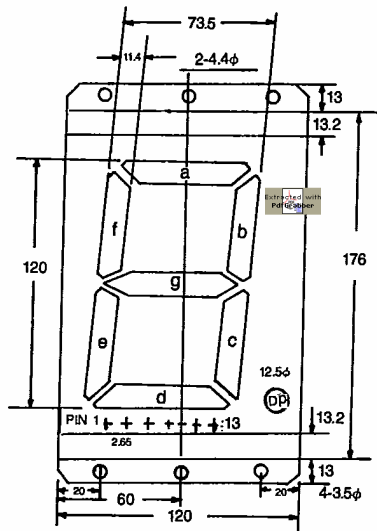

# BIG LED DISPLAY (Unit: mm)

SY-05001  
 COLOR: RED  
 YELLOW  
 GREEN

COMMON ANODE

COMMON CATHODE

SY-12001  
 COLOR: RED

COMMON ANODE

COMMON CATHODE

NOTE: Pre-caution

- (1) Use DC voltage 15V. Voltage not exceed 15V
- (2) Please pay attention to use the right magnetic pole
- (3) Please don't immerse or rid off the surface of LED DISPLAY with chemical flux. (ex. Alcohol.....)

SY-18001  
 COLOR: RED

COMMON ANODE

COMMON CATHODE

NOTE: Pre-caution

- (1) Use DC voltage 15V. Voltage not exceed 15V
- (2) Please pay attention to use the right magnetic pole
- (3) Please don't immerse or rid off the surface of LED DISPLAY with chemical flux. (ex. Alcohol.....)