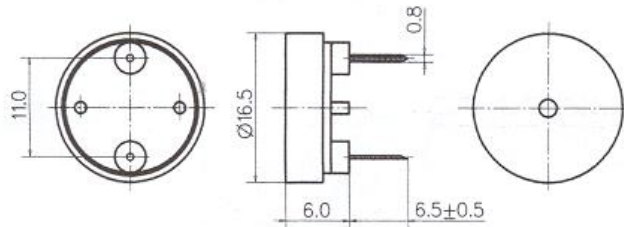

Product Data Sheet Part No. PT-1706 Non-Washable Type

PT-1706

DIMENSIONS

$\phi 16.5 \times H6.5$

Type	Unit	PT-1706
Rated Voltage Square Wave	(Vpp)	5
Operating Voltage	(Vpp)	1~20
Current Consumption	(mA)	< or = 1
Capacitance at 120 Hz	(pF)	11000±30%
Sound Output (Min)	(dB)	> or = 78
Resonant Frequency	(Hz)	4000±500
Operating Temp	(C)	-20~+60
Storage Temp	(C)	-30~+70
Weight	(g)	0.85
Dimension	mm	16.5 x H6.5
*Value applying at rated voltage		
*distance for measurement 10cm		