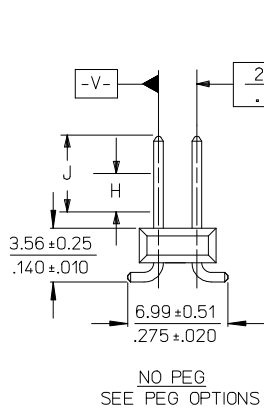

1. THE PRIMARY SHIPPING CARTON WILL BE LABELED "COMPLIANT TO RoHS DIRECTIVE 2002/95/EC AND ELV ANNEX II OF DIRECTIVE 2000/53/EC". CARTONS WITHOUT THIS LABEL MAY CONTAIN PRODUCT WITH LEAD.
2. PART TO CONFORM TO PS-71308.
3. PACKAGING (SEE CHARTS):
   BULK: PER PK-70873-0353
   TUBES: PER PK-70873-0041.
   71308-82** IN TUBES: PER PK-70873-042.
   TUBES W/ VAC CAPS: PER PK-70873-0691
   TAPE AND REEL W/ VAC CAPS: PER PK-70873-0805.
   SEE SHEET 3 FOR TAPE & REEL PRODUCT WITH SHALLOW POCKET REQUIREMENTS.