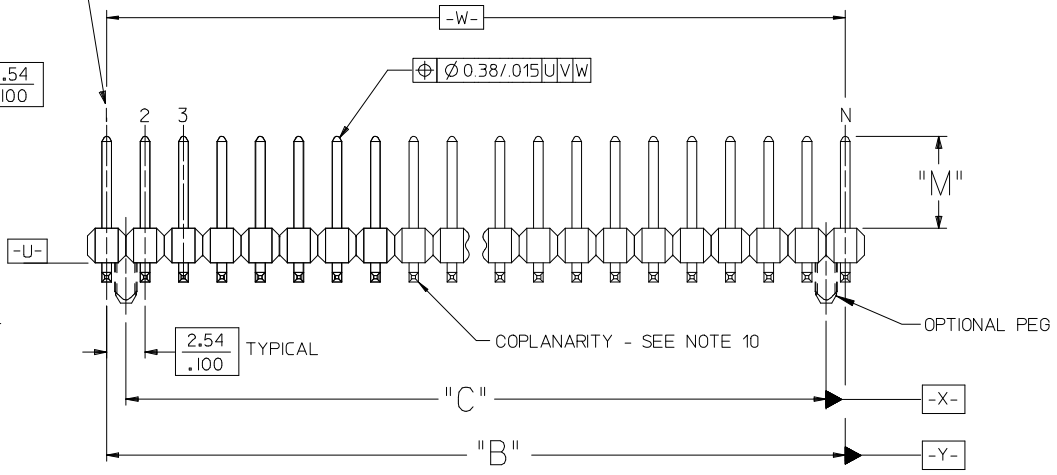

1. THE PRIMARY SHIPPING CARTON WILL BE LABELED "COMPLIANT TO RoHS DIRECTIVE 2002/95/EC AND ELV ANNEX II OF DIRECTIVE 2000/53/EC". CARTONS WITHOUT THIS LABEL MAY CONTAIN PRODUCT WITH LEAD.
2. PART TO CONFORM TO PS-71308.
3. PACKAGING (SEE CHARTS):
   BULK: PER PK-70873-0353
   TUBES: PER PK-70873-0041.
   71308-82** IN TUBES: PER PK-70873-042.
   TUBES W/ VAC CAPS: PER PK-70873-0691
   TAPE AND REEL W/ VAC CAPS: PER PK-70873-0805.
   SEE SHEET 3 FOR TAPE & REEL PRODUCT WITH SHALLOW POCKET REQUIREMENTS.