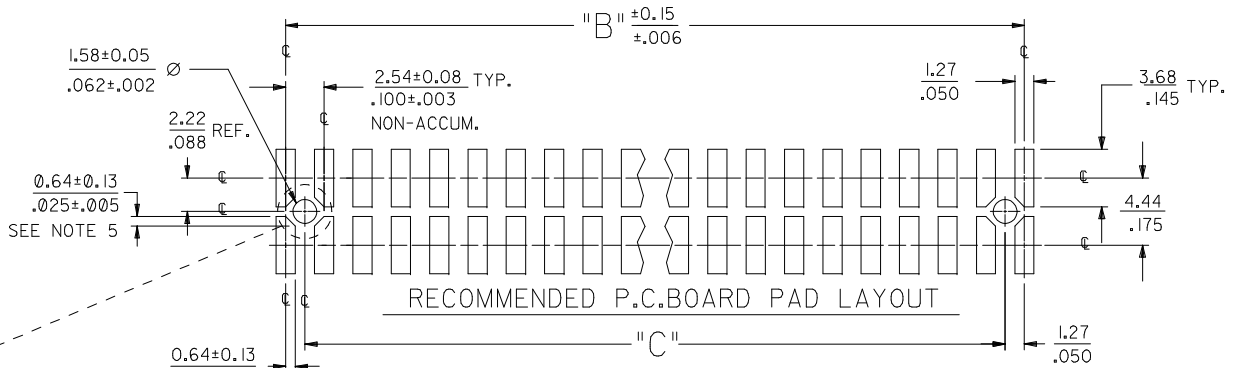

RECOMMENDED P.C. BOARD PAD LAYOUT

⊕0.50/.020|U|X FOR PARTS WITH PEGS
⊕0.50/.020|U|Y FOR PARTS WITHOUT PEGS

ROW "A"
ROW "B"