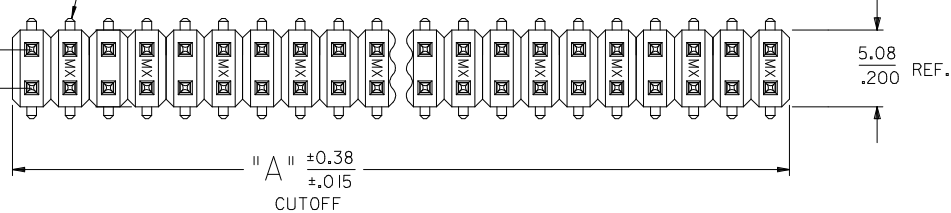

OPTIONAL
PICK AND PLACE CAP
SEE NOTES 4 & 9.

DIM. "M"	DIM. "G"
6.10 .240	10.67 .420
8.13 .320	12.70 .500

PEG OPTIONS

P.C. BOARD PAD LAYOUT
AT ENDS FOR NO PEG VERSION.

RECOMMENDED P.C. BOARD PAD LAYOUT

⊕0.50/.020|U|X FOR PARTS WITH PEGS
⊕0.50/.020|U|Y FOR PARTS WITHOUT PEGS

ROW "A"
ROW "B"

1. THE PRIMARY SHIPPING CARTON WILL BE LABELED "COMPLIANT TO RoHS DIRECTIVE 2002/95/EC AND ELV ANNEX II OF DIRECTIVE 2000/53/EC". CARTONS WITHOUT THIS LABEL MAY CONTAIN PRODUCT WITH LEAD.
2. PART TO CONFORM TO PS-71308.
3. PACKAGING (SEE CHARTS):
   BULK: PER PK-70873-0353
   TUBES: PER PK-70873-0041.
   71308-82** IN TUBES: PER PK-70873-042.
   TUBES W/ VAC CAPS: PER PK-70873-0691
   TAPE AND REEL W/ VAC CAPS: PER PK-70873-0805.
   SEE SHEET 3 FOR TAPE & REEL PRODUCT WITH SHALLOW POCKET REQUIREMENTS.

1. TYP. DIMENSIONS FOR LANDS SURROUNDING HOLES FOR RETENTION PEGS.
2. PIN SOLERABILITY PER MOLEX SPEC. ES-152.
3. SEE SHEETS 2-5 FOR CHARTED DIMS., PART/EDP NO'S, AND VOIDED CIRCUITS.
4. PIN PUSHOUT FORCE: 3 LBS. MINIMUM.
5. PICK-N-PLACE CAPS WILL BE PLACED SO THAT VACUUM PICK UP AREA WILL BE IN CENTER OF PART.
6. COPLANARITY FOR CIRCUIT SIZES UP TO 40 IS 0.15 MM/.006 INCH. FOR CIRCUIT SIZES 42 AND LARGER, CONTACT MOLEX SALES DEPARTMENT.
7. THIS PART CONFORMS TO CLASS B REQUIREMENTS OF COSMETIC SPECIFICATION PS-45499-002.