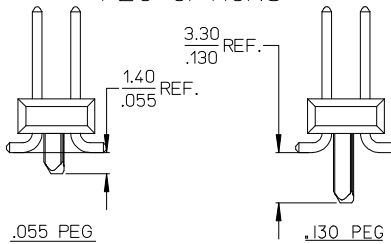

PEG OPTIONS

P.C. BOARD PAD LAYOUT
AT ENDS FOR NO PEG VERSION.