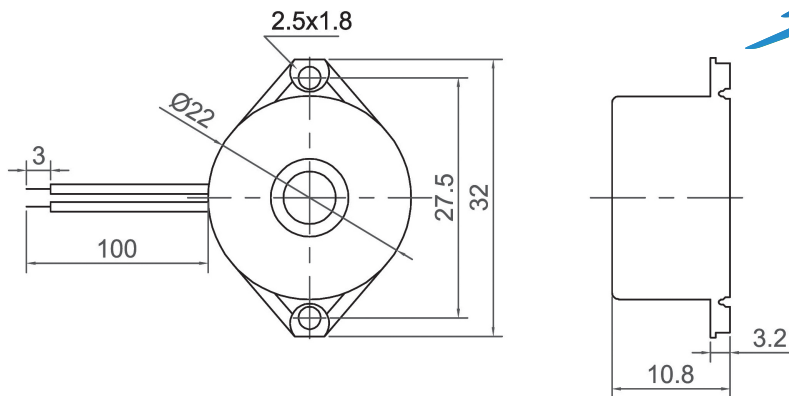

# Piezo Buzzer (DC)

CPB2211

Canopus Part no.	Operating Voltage (VDC)	Rated Voltage (VDC)	Max Rated Current (mA)	Min Sound Output (dBA)	Resonant Frequency (Hz)	Tone Nature	Operating Temperature (°C)	Housing	Weight (g)
CPB2211HC45BW	3 ~ 30	12	3	85 at 30cm	4500 ± 500	Continuous	-20 ~ +60	ABS	5

CPB2212

Canopus Part no.	Operating Voltage (VDC)	Rated Voltage (VDC)	Max Rated Current (mA)	Min Sound Output (dBA)	Resonant Frequency (Hz)	Tone Nature	Operating Temperature (°C)	Housing	Weight (g)
CPB2212GC35BW	1.5 ~ 24	9	20	85 at 30cm	3500 ± 500	Continuous	-20 ~ +70	ABS	14
CPB2212HC52BW	1.5 ~ 15	12	20	90 at 30cm	5200 ± 500	Continuous	-20 ~ +60	ABS	14