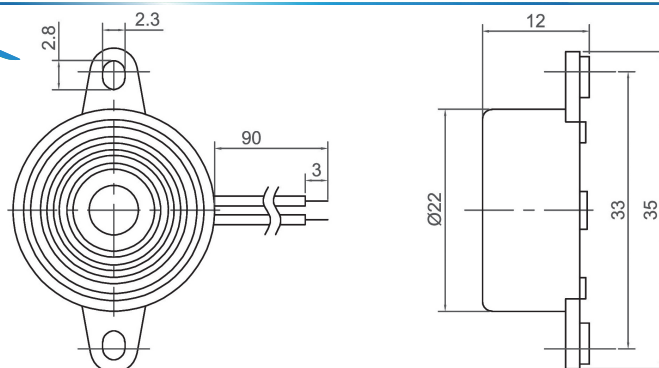

# Piezo Buzzer (DC)

CPB2211

Canopus Part no.	Operating Voltage (VDC)	Rated Voltage (VDC)	Max Rated Current (mA)	Min Sound Output (dBA)	Resonant Frequency (Hz)	Tone Nature	Operating Temperature (°C)	Housing	Weight (g)
CPB2211HC45BW	3 ~ 30	12	3	85 at 30cm	4500 ± 500	Continuous	-20 ~ +60	ABS	5

CPB2212

Canopus Part no.	Operating Voltage (VDC)	Rated Voltage (VDC)	Max Rated Current (mA)	Min Sound Output (dBA)	Resonant Frequency (Hz)	Tone Nature	Operating Temperature (°C)	Housing	Weight (g)
CPB2212GC35BW	1.5 ~ 24	9	20	85 at 30cm	3500 ± 500	Continuous	-20 ~ +70	ABS	14
CPB2212HC52BW	1.5 ~ 15	12	20	90 at 30cm	5200 ± 500	Continuous	-20 ~ +60	ABS	14

CPB2309

Canopus Part no.	Operating Voltage (VDC)	Rated Voltage (VDC)	Max Rated Current (mA)	Min Sound Output (dBA)	Resonant Frequency (Hz)	Tone Nature	Operating Temperature (°C)	Housing	Weight (g)
CPB2309HC34NP	3 ~ 20	12	15	90 at 10cm	3400 ± 500	Continuous	-20 ~ +60	Noryl	4
CPB2309HC34NP-W	3 ~ 20	12	8	90 at 10cm	3400 ± 500	Continuous	-20 ~ +60	Noryl	4