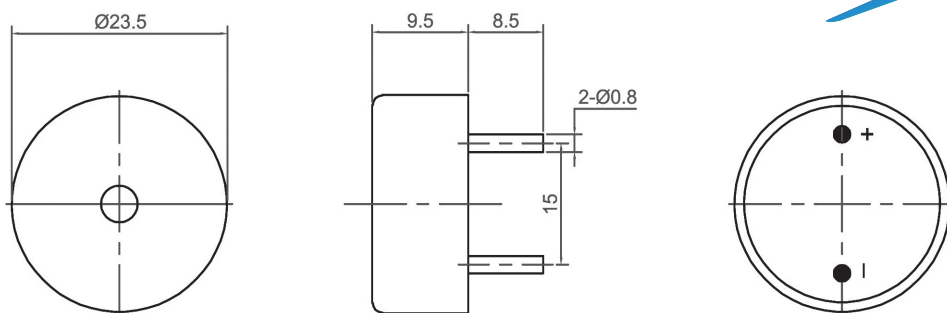

CPB2309

Canopus Part no.	Operating Voltage (VDC)	Rated Voltage (VDC)	Max Rated Current (mA)	Min Sound Output (dBA)	Resonant Frequency (Hz)	Tone Nature	Operating Temperature (°C)	Housing	Weight (g)
CPB2309HC34NP	3 ~ 20	12	15	90 at 10cm	3400 ± 500	Continuous	-20 ~ +60	Noryl	4
CPB2309HC34NP-W	3 ~ 20	12	8	90 at 10cm	3400 ± 500	Continuous	-20 ~ +60	Noryl	4

CANOPUS

Your Efficient Supplier
www.canopus.com.hk

TEL.: (852) 2806 2812

Fax: (852) 2652 2216