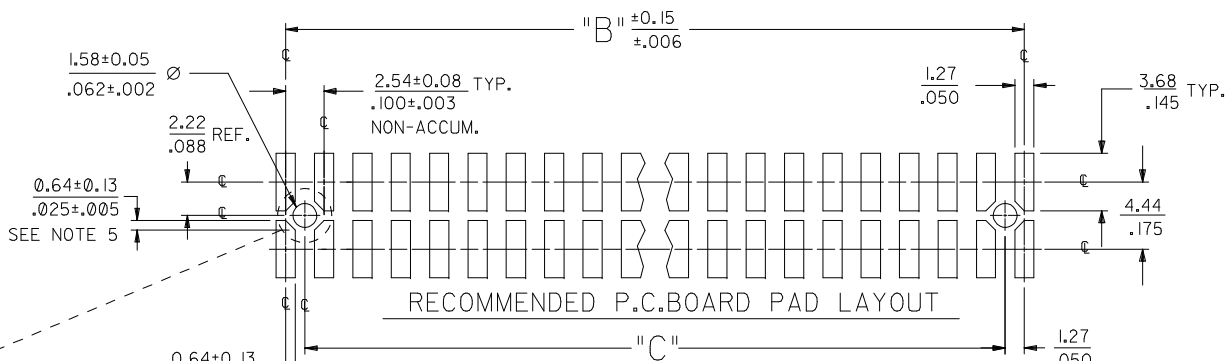

ROW "A"
ROW "B"