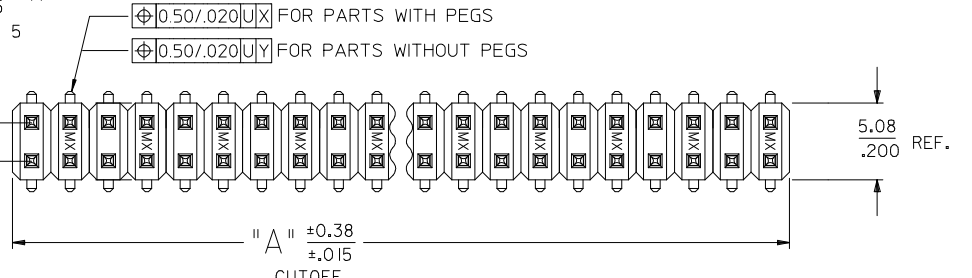

PLEASE CHECK WWW.MOLEX.COM FOR LATEST PART INFORMATION

Part Number: [0015913520](#)
Status: **Active**
Description: 2.54mm (.100") Pitch C-Grid® Header, Surface Mount, Dual Row, Vertical, 52 Circuits, 0.76µm (30µ") Gold (Au) Selective Plating, without PCB Locator Pegs

DIM. "M"	DIM. "G"
6.10 .240	10.67 .420
8.13 .320	12.70 .500

PEG OPTIONS

P.C. BOARD PAD LAYOUT
AT ENDS FOR NO PEG VERSION.

ROW "A"
ROW "B"

- NOTES:
- MATERIALS: INSULATOR: GLASS FILLED LIQUID CRYSTAL POLYMER (LCP), UL94 V-0, COLOR: BLACK
TERMINAL: COPPER ALLOY
 - FINISH:
59 TIN - 0.00150/0.00059 MINIMUM BRIGHT TIN OVER NICKEL OVERALL.
150 TIN - 0.00381/0.00150 MINIMUM BRIGHT TIN OVER NICKEL OVERALL.
15 GOLD - 0.00038/0.00015 MINIMUM GOLD IN SELECT AREA OVER 0.00191/0.00075 MINIMUM TIN IN SELECT AREA OVER NICKEL OVERALL.
30 GOLD - 0.00076/0.00030 MINIMUM GOLD IN SELECT AREA OVER 0.00191/0.00075 MINIMUM TIN IN SELECT AREA OVER NICKEL OVERALL.
50 GOLD - 0.00127/0.00050 MINIMUM GOLD IN SELECT AREA OVER 0.00254/0.00100 MINIMUM TIN IN SELECT AREA OVER NICKEL OVERALL.
* THE PRIMARY SHIPPING CARTON WILL BE LABELED "COMPLIANT TO RoHS DIRECTIVE 2002/95/EC AND ELV ANNEX II OF DIRECTIVE 2000/53/EC". CARTONS WITHOUT THIS LABEL MAY CONTAIN PRODUCT WITH LEAD.
 - PART TO CONFORM TO PS-71308.
 - PACKAGING (SEE CHARTS):