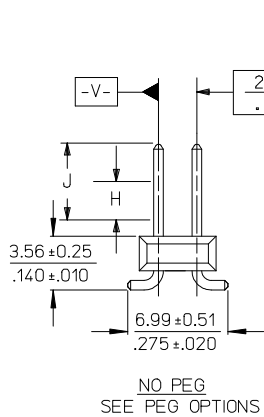

DIM. "M"	DIM. "G"
6.10 .240	10.67 .420
8.13 .320	12.70 .500

PEG OPTIONS

P.C. BOARD PAD LAYOUT
AT ENDS FOR NO PEG VERSION.

ROW "A"
ROW "B"

- NOTES:
- MATERIALS: INSULATOR: GLASS FILLED LIQUID CRYSTAL POLYMER (LCP), UL94 V-0, COLOR: BLACK
TERMINAL: COPPER ALLOY
 - FINISH:
59 TIN - 0.00150/0.00059 MINIMUM BRIGHT TIN OVER NICKEL OVERALL.
150 TIN - 0.00381/0.00150 MINIMUM BRIGHT TIN OVER NICKEL OVERALL.
15 GOLD - 0.00038/0.00015 MINIMUM GOLD IN SELECT AREA OVER 0.00191/0.00075 MINIMUM TIN IN SELECT AREA OVER NICKEL OVERALL.
30 GOLD - 0.00076/0.00030 MINIMUM GOLD IN SELECT AREA OVER 0.00191/0.00075 MINIMUM TIN IN SELECT AREA OVER NICKEL OVERALL.
50 GOLD - 0.00127/0.00050 MINIMUM GOLD IN SELECT AREA OVER 0.00254/0.00100 MINIMUM TIN IN SELECT AREA OVER NICKEL OVERALL.
* THE PRIMARY SHIPPING CARTON WILL BE LABELED "COMPLIANT TO RoHS DIRECTIVE 2002/95/EC AND ELV ANNEX II OF DIRECTIVE 2000/53/EC". CARTONS WITHOUT THIS LABEL MAY CONTAIN PRODUCT WITH LEAD.
 - PART TO CONFORM TO PS-71308.
 - PACKAGING (SEE CHARTS):

- BULK: PER PK-70873-0353
TUBES: PER PK-70873-0041.
71308-82** IN TUBES: PER PK-70873-042.
TUBES W/ VAC CAPS: PER PK-70873-0691
TAPE AND REEL W/ VAC CAPS: PER PK-70873-0805.
SEE SHEET 3 FOR TAPE & REEL PRODUCT WITH SHALLOW POCKET REQUIREMENTS.
- TYP. DIMENSIONS FOR LANDS SURROUNDING HOLES FOR RETENTION PEGS.
- PIN SOLERABILITY PER MOLEX SPEC. ES-152.
- SEE SHEETS 2-5 FOR CHARTED DIMS., PART/EDP NO'S, AND VOIDED CIRCUITS.
- PIN PUSHOUT FORCE: 3 LBS. MINIMUM.
- PICK-N-PLACE CAPS WILL BE PLACED SO THAT VACUUM PICK UP AREA WILL BE IN CENTER OF PART.
- COPLANARITY FOR CIRCUIT SIZES UP TO 40 IS 0.15 MM/0.006 INCH. FOR CIRCUIT SIZES 42 AND LARGER, CONTACT MOLEX SALES DEPARTMENT.
- THIS PART CONFORMS TO CLASS B REQUIREMENTS OF COSMETIC SPECIFICATION PS-45499-002.