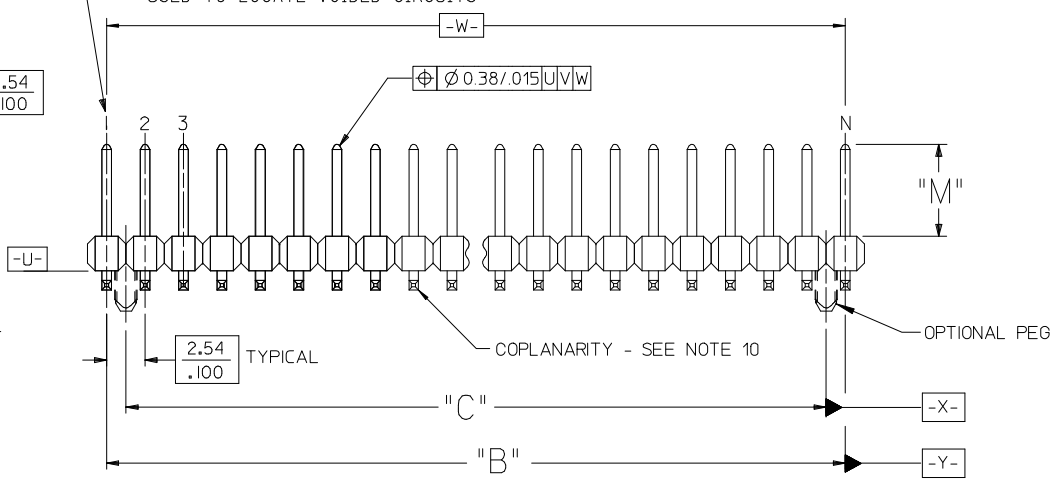

PLEASE CHECK WWW.MOLEX.COM FOR LATEST PART INFORMATION

Part Number: [0015913520](#)
Status: **Active**
Description: 2.54mm (.100") Pitch C-Grid® Header, Surface Mount, Dual Row, Vertical, 52 Circuits, 0.76µm (30µ") Gold (Au) Selective Plating, without PCB Locator Pegs

- BULK: PER PK-70873-0353
TUBES: PER PK-70873-0041.
71308-82** IN TUBES: PER PK-70873-042.
TUBES W/ VAC CAPS: PER PK-70873-0691
TAPE AND REEL W/ VAC CAPS: PER PK-70873-0805.
SEE SHEET 3 FOR TAPE & REEL PRODUCT WITH SHALLOW POCKET REQUIREMENTS.
- TYP. DIMENSIONS FOR LANDS SURROUNDING HOLES FOR RETENTION PEGS.
- PIN SOLERABILITY PER MOLEX SPEC. ES-152.
- SEE SHEETS 2-5 FOR CHARTED DIMS., PART/EDP NO'S, AND VOIDED CIRCUITS.
- PIN PUSHOUT FORCE: 3 LBS. MINIMUM.
- PICK-N-PLACE CAPS WILL BE PLACED SO THAT VACUUM PICK UP AREA WILL BE IN CENTER OF PART.
- COPLANARITY FOR CIRCUIT SIZES UP TO 40 IS 0.15 MM/0.006 INCH. FOR CIRCUIT SIZES 42 AND LARGER, CONTACT MOLEX SALES DEPARTMENT.
- THIS PART CONFORMS TO CLASS B REQUIREMENTS OF COSMETIC SPECIFICATION PS-45499-002.