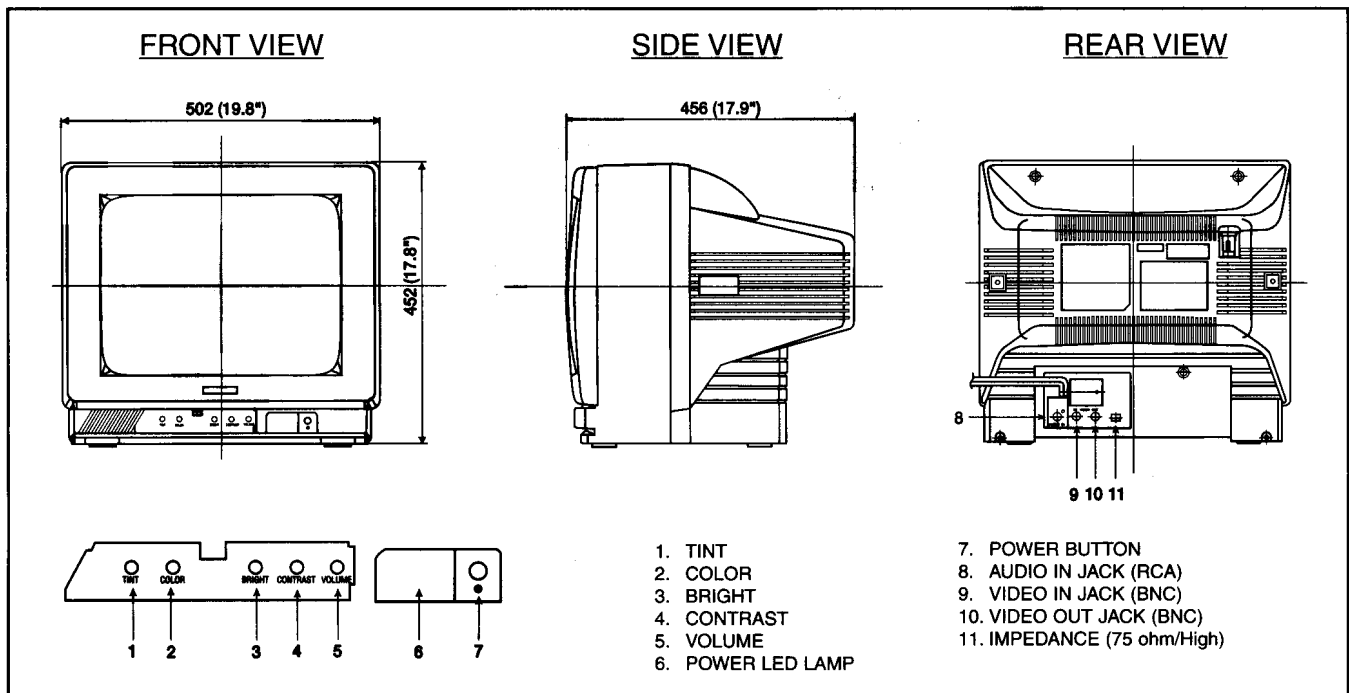

VCM-200

20-Inch Diagonal Color Video Monitor With Audio

■ Specifications

Horizontal Resolution	More than 300 Lines at Center	Front Controls	Contrast (Rotary Knob)
Input Signal	NTSC 1.0Vp-p, 75 Ohm		Volume (Rotary Knob)
Input Impedance	75 Ohms Terminated/or High (loop-through)		Power (Switch w/LED Indicator)
Power Requirements	AC 120V +/- 10%, 60 Hz +/- 1 %	CRT Screen Size	20" Diagonal
Power Consumption	56W (AC 120V)	Visible Screen Size	19.2" Diagonal
Input Connector	Video (BNC), Audio (RCA) AC Power Cord 2 Wire Plug	Cabinet Finish & Materials	Black Plastic
Output Connector	Video (BNC)	Dimensions	19.8W x 17.8H x17.9D (Inches) (502W x 452H x 456D) (mm)
Front Controls	Tint (Rotary Knob) Color (Rotary Knob) Brightness (Rotary Knob)	Weight	44.1 lbs.
		Ambient Temperature	0°C - +40°C (32°F - 104°F)

■ Dimensions/Location of Controls

Design and specifications are subject to change without prior notice

Ikegami IKEGAMI ELECTRONICS (U.S.A.), INC

HEADQUARTERS 37 BROOK AVENUE, MAYWOOD, NJ 07607
Phone: (201) 368-9171 Fax: (201) 569-1626

NORTHEAST OFFICE 29 BROOK AVENUE, MAYWOOD, NJ 07607 Phone: (201) 368-9171 Fax: (201) 569-1626

WEST COAST OFFICE 23105 KASHIWA COURT, TORRANCE, CA 90505 Phone: (310) 534-0050 Fax: (310) 329-9582

SOUTHWEST OFFICE THREE DALLAS COMMUNICATIONS COMPLEX, 6309 NORTH O'CONNOR ROAD, SUITE 117
IRVING, TX 75039-3510 Phone: (972) 869-2363 Fax: (972) 556-1057

MIDWEST OFFICE 747 CHURCH ROAD, UNIT C4, ELMHURST, IL 60126 Phone: (630) 834-9774 Fax: (630) 834-8689