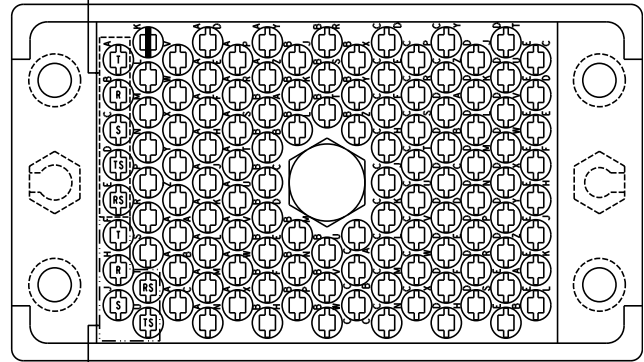

Standard Audio Configuration Wiring (S.A.C.)
90 Pin Plug Connector
(Normals at jacks)

Standard Audio Configuration Wiring (S.A.C.)
120 Pin Plug Connector
(Normals brought out)

90 PIN CONNECTOR PIN-OUT			
JACK No.	TIP	RING	SLEEVE
1	A	H	R
JACKS #2 THRU #6 PATTERN CONTINUES TO F, N, W			
7	X	AE	AM
JACKS #8 THRU #12 PATTERN CONTINUES TO AC, AL, AT			
13	BJ	BS	BY
JACKS #14 THRU #18 PATTERN CONTINUES TO BP, BX, CD			
19	CF	CN	CW
JACKS #20 THRU #24 PATTERN CONTINUES TO CM, CU, DB			

120 PIN CONNECTOR PIN-OUT					
JACK No.	TIP	RING	SLEEVE	TIP SHUNT	RING SHUNT
1	A	B	C	D	E
JACKS #2 THRU #6 PATTERN CONTINUES TO AM, AN, AL, AR, AJ					
7	AH	AF	AE	AD	AP
JACKS #8 THRU #12 PATTERN CONTINUES TO BM, BP, BW, BV, BU					
13	BT	BS	BR	BX	BY
JACKS #14 THRU #18 PATTERN CONTINUES TO CX, DH, DF, DE, DD					
19	DC	DB	DA	CZ	CY
JACKS #20 THRU #24 PATTERN CONTINUES TO EF, EH, EJ, EK, EL					