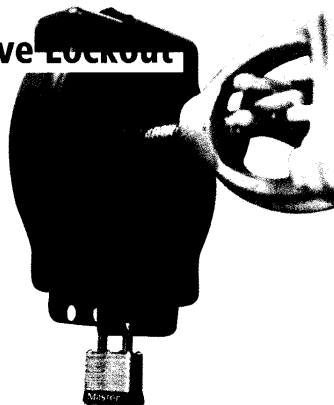

### Our advice:

Use these gate valve lockouts in different colours to indicate the risk levels (e.g. red = high risk, blue = low risk) or the substances flowing through a valve (e.g. yellow = gas, green = water etc.) You could also use the colours by allocating them to different maintenance teams, for instance red for electricians, blue for the mechanics etc.

## Adjustable Gate Valve Lockout

- The versatile lockout adjusts to fit 25,4 mm to 165 mm valve handles.
- Durable polypropylene is resistant to extreme temperature changes from -45°C to 182°C

PartNo = 064057