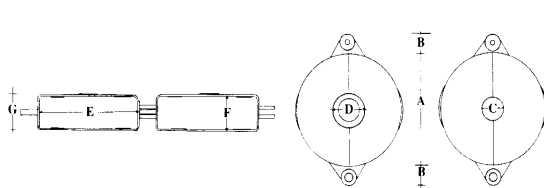

## Gate Valve Lockouts

The easy and ideal way for locking out gate valves. Available in five sizes for handwheels with a diameter from 2,5 up to 32 cm and in four colours. Use red and green devices to indicate if a valve is locked or open. These lockouts are made from a durable polypropylene which is resistant to chemicals, heat and cold.

Hand wheel diameter in mm	Part No Red	Part No Yellow	Part No Green	Part No Blue
25 - 64	065560	065590	065595	065585
64 - 127	065561	065591	065596	065586
127 - 165	065562	065592	065597	065587
165 - 254	065563	065593	065598	065588
254 - 320	065564	065594	065599	065589
320 and larger	see cable lockout device			