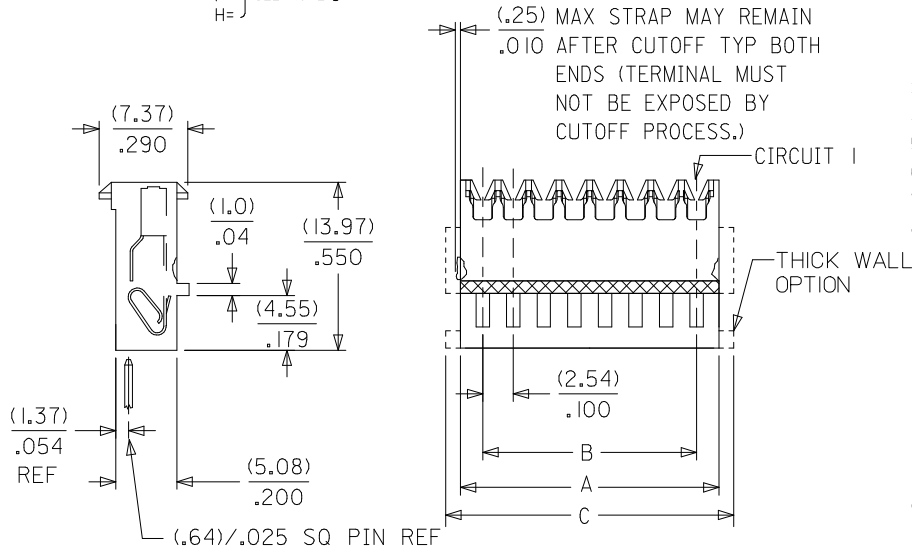

TERMINAL

PLATING

NO. OF CKTS

SLOT I.D.

SEE NOTE 5

A= }
F= } SEE NOTE 8
H= }

NOTES

- MATERIAL: UNFILLED NYLON, UL94V-2, MOLDED MATERIAL (CLEAR)
- FINISH:
 - (102) OVERALL TIN: (0.00508)/.000200 MIN OVER (0.00254)/.000100 MIN COPPER.
 - (208) SELECT GOLD: (0.00038)/.000015 MIN, * SELECT TIN: (0.00254)/.000100 MIN, OVERALL NICKEL UNDERPLATE: (0.00127)/.000050 MIN.
 - (228) SELECT GOLD: (0.00076)/.000030 MIN, * SELECT TIN: (0.00254)/.000100 MIN, OVERALL NICKEL UNDERPLATE: (0.00127)/.000050 MIN.
 - (501) OVERALL GOLD: (0.00051)/.000020 MIN OVER (0.00076)/.000030 MIN NICKEL
 - (502) OVERALL GOLD: (0.00051)/.000020 MIN OVER (0.00127)/.000050 MIN NICKEL.
 - (503) OVERALL GOLD: (0.00076)/.000030 MIN OVER (0.00127)/.000050 MIN NICKEL.
 - (P909) OVERALL TIN: (0.00254)/.000100 MIN. *THE PRIMARY SHIPPING CARTON WILL BE LABELED COMPLIANT TO RoHS DIRECTIVE 2002/95/EC AND ELV ANNEX II OF DIRECTIVE 2000/53/EC*. CARTONS WITHOUT THIS LABEL MAY CONTAIN PRODUCT WITH TIN/LEAD PLATINGS.
- PRODUCT SPECIFICATION: PS-7720-001
- PACKAGING: BULK PK-7720-001 SEE CHART
- THESE HOUSINGS ARE FOR USE WITH SINGLE 22 AWG WIRE TERMINATION ONLY
- COLOR STRIPE TO RUN LENGTH OF RIB AS SHOWN (SEE CHART FOR COLOR)
- SEE APPLICATION SPEC SMES-7720-0002 FOR ADDITIONAL INFORMATION.
- WIRE SPECIFICATIONS: SEE SMES-7720-0002 (INSUL. DIA (1.52)/.060 MAX)
 - SLOT SIZE A FOR USE WITH: 26 AWG SOLID, STRANDED TINNED
 - SLOT SIZE B FOR USE WITH: 28 AWG SOLID, STRANDED TINNED, AND STRANDED TOPCOAT
 - SLOT SIZE C FOR USE WITH: 24 AWG SOLID, STRANDED TINNED, AND STRANDED TOPCOAT
 - SLOT SIZE D FOR USE WITH: 26 AWG STRANDED TOPCOAT
 - SLOT SIZE E FOR USE WITH: 22 AWG STRANDED TINNED
- THIS PART CONFORMS TO CLASS B REQUIREMENTS OF COSMETIC SPECIFICATION PS-45499-002.