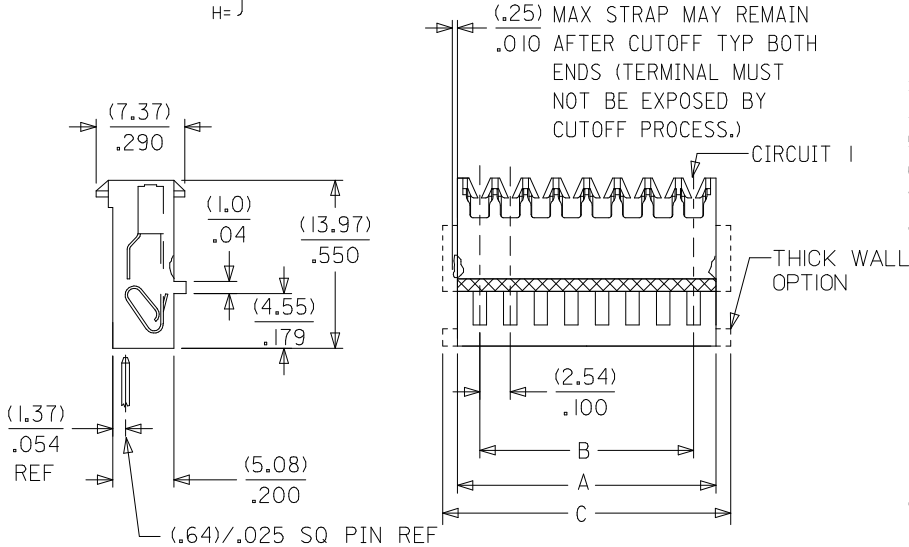

NOTES

- MATERIAL: UNFILLED NYLON, UL94V-2, MOLDED MATERIAL (CLEAR)
- FINISH:
 - (102) OVERALL TIN: (0.00508)/.000200 MIN OVER (0.00254)/.000100 MIN COPPER.
 - (208) SELECT GOLD: (0.00038)/.000015 MIN, * SELECT TIN: (0.00254)/.000100 MIN, OVERALL NICKEL UNDERPLATE: (0.00127)/.000050 MIN.
 - (228) SELECT GOLD: (0.00076)/.000030 MIN, * SELECT TIN: (0.00254)/.000100 MIN, OVERALL NICKEL UNDERPLATE: (0.00127)/.000050 MIN.
 - (501) OVERALL GOLD: (0.00051)/.000020 MIN OVER (0.00076)/.000030 MIN NICKEL
 - (502) OVERALL GOLD: (0.00051)/.000020 MIN OVER (0.00127)/.000050 MIN NICKEL.
 - (503) OVERALL GOLD: (0.00076)/.000030 MIN OVER (0.00127)/.000050 MIN NICKEL.
 - (P909) OVERALL TIN: (0.00254)/.000100 MIN. *THE PRIMARY SHIPPING CARTON WILL BE LABELED COMPLIANT TO RoHS DIRECTIVE 2002/95/EC AND ELV ANNEX II OF DIRECTIVE 2000/53/EC*. CARTONS WITHOUT THIS LABEL MAY CONTAIN PRODUCT WITH TIN/LEAD PLATINGS.
- PRODUCT SPECIFICATION: PS-7720-001
- PACKAGING: BULK PK-7720-001 SEE CHART
- THESE HOUSINGS ARE FOR USE WITH SINGLE 22 AWG WIRE TERMINATION ONLY
- COLOR STRIPE TO RUN LENGTH OF RIB AS SHOWN (SEE CHART FOR COLOR)
- SEE APPLICATION SPEC SMES-7720-0002 FOR ADDITIONAL INFORMATION.
- WIRE SPECIFICATIONS: SEE SMES-7720-0002 (INSUL. DIA (1.52)/.060 MAX)
 - SLOT SIZE A FOR USE WITH: 26 AWG SOLID, STRANDED TINNED
 - SLOT SIZE H FOR USE WITH: 28 AWG SOLID, STRANDED TINNED, AND STRANDED TOPCOAT
 - SLOT SIZE F FOR USE WITH: 24 AWG SOLID, STRANDED TINNED, AND STRANDED TOPCOAT
 - SLOT SIZE E FOR USE WITH: 22 AWG STRANDED TINNED
- THIS PART CONFORMS TO CLASS B REQUIREMENTS OF COSMETIC SPECIFICATION PS-45499-002.