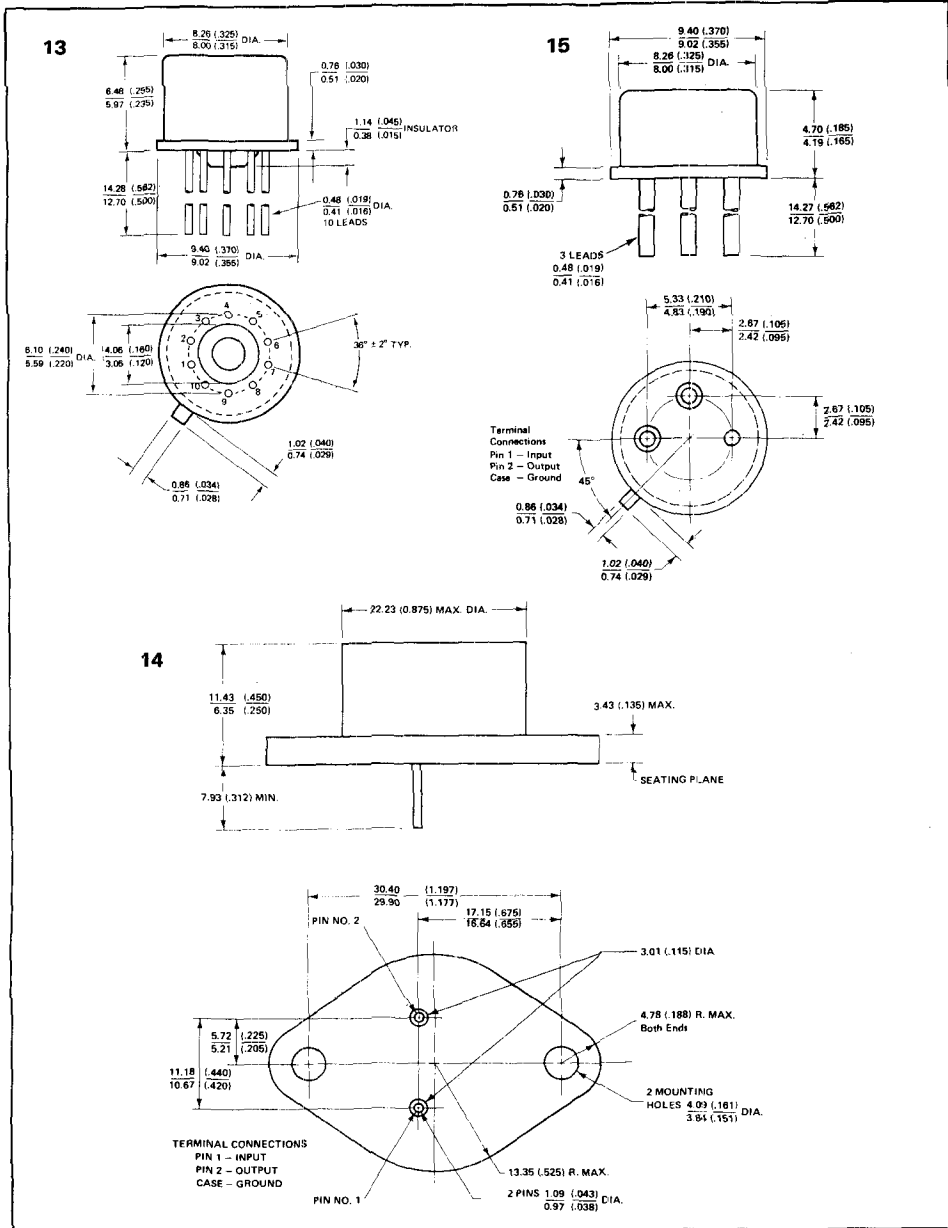

PLEASE QUOTE STOCK NO.
AND MANUFACTURERS PART NO. WHEN ORDERING

LIT GEMINI

Signetics

Outline Drawings

GEMINI

FOR CURRENT PRICES PHONE
HARLOW (0279) 29644

PLEASE QUOTE STOCK NO.
AND MANUFACTURERS PART NO. WHEN ORDERING

ITT GEMINI

Signetics

Outline Drawings

ITT GEMINI

FOR CURRENT PRICES PHONE
HARLOW (0279) 29644

16

17

19