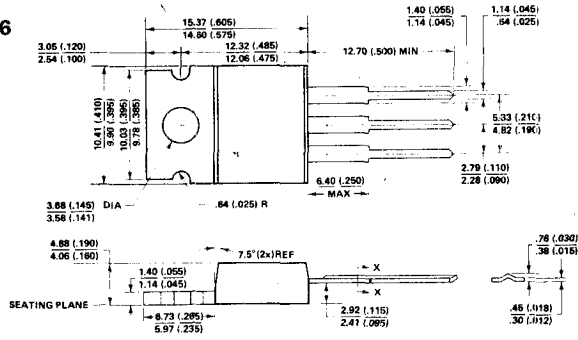

PLEASE QUOTE STOCK NO.
AND MANUFACTURERS PART NO. WHEN ORDERING

LIT GEMINI

Signetics

Outline Drawings

GEMINI

FOR CURRENT PRICES PHONE
HARLOW (0279) 29644

PLEASE QUOTE STOCK NO.
AND MANUFACTURERS PART NO. WHEN ORDERING

ITT GEMINI

Signetics

Outline Drawings

ITT GEMINI

FOR CURRENT PRICES PHONE
HARLOW (0279) 29644

16

17

19