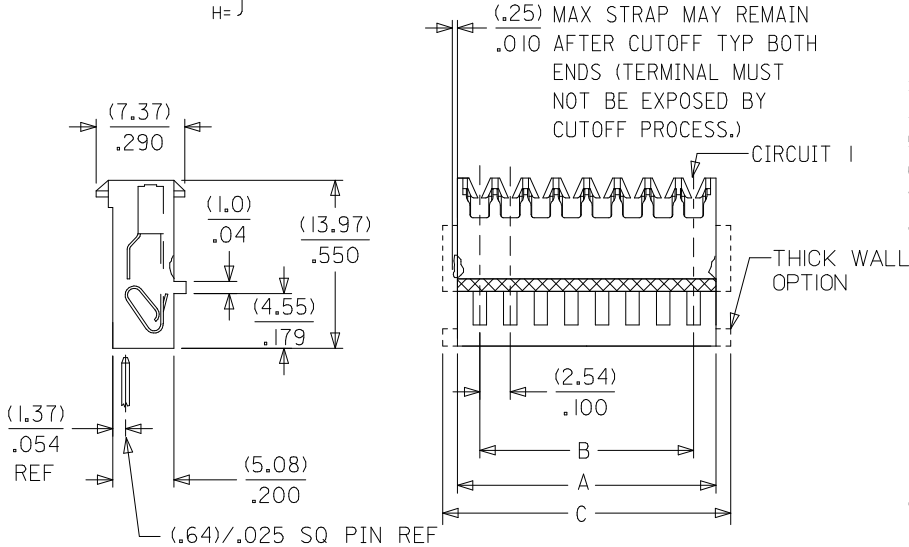

1. MATERIAL: UNFILLED NYLON, UL94V-2, MOLDED MATERIAL (CLEAR)
2. FINISH:
   - (102) OVERALL TIN: (0.00508)/(0.00200 MIN OVER (0.00254)/(0.00100 MIN COPPER.
   - (208) SELECT GOLD: (0.00038)/(0.00015 MIN, * SELECT TIN: (0.00254)/(0.00100 MIN, OVERALL NICKEL UNDERPLATE: (0.00127)/(0.00050 MIN.
   - (228) SELECT GOLD: (0.00076)/(0.00030 MIN, * SELECT TIN: (0.00254)/(0.00100 MIN, OVERALL NICKEL UNDERPLATE: (0.00127)/(0.00050 MIN.
   - (501) OVERALL GOLD: (0.00051)/(0.00020 MIN OVER (0.00076)/(0.00030 MIN NICKEL
   - (502) OVERALL GOLD: (0.00051)/(0.00020 MIN OVER (0.00127)/(0.00050 MIN NICKEL.
   - (503) OVERALL GOLD: (0.00076)/(0.00030 MIN OVER (0.00127)/(0.00050 MIN NICKEL.
   - (P909) OVERALL TIN: (0.00254)/(0.00100 MIN. *THE PRIMARY SHIPPING CARTON WILL BE LABELED COMPLIANT TO RoHS DIRECTIVE 2002/95/EC AND ELV ANNEX II OF DIRECTIVE 2000/53/EC*. CARTONS WITHOUT THIS LABEL MAY CONTAIN PRODUCT WITH TIN/LEAD PLATINGS.
3. PRODUCT SPECIFICATION: PS-7720-001
4. PACKAGING: BULK PK-7720-001 SEE CHART
5. THESE HOUSINGS ARE FOR USE WITH SINGLE 22 AWG WIRE TERMINATION ONLY
6. COLOR STRIPE TO RUN LENGTH OF RIB AS SHOWN (SEE CHART FOR COLOR)
7. SEE APPLICATION SPEC SMES-7720-0002 FOR ADDITIONAL INFORMATION.
8. WIRE SPECIFICATIONS: SEE SMES-7720-0002 (INSUL. DIA (1.52)/(0.060 MAX)
   - SLOT SIZE A FOR USE WITH: 26 AWG SOLID, STRANDED TINNED
   - SLOT SIZE H FOR USE WITH: 28 AWG SOLID, STRANDED TINNED, AND STRANDED TOPCOAT
   - SLOT SIZE F FOR USE WITH: 24 AWG SOLID, STRANDED TINNED, AND STRANDED TOPCOAT
   - SLOT SIZE E FOR USE WITH: 26 AWG STRANDED TOPCOAT
   - SLOT SIZE G FOR USE WITH: 22 AWG STRANDED TINNED
9. THIS PART CONFORMS TO CLASS B REQUIREMENTS OF COSMETIC SPECIFICATION PS-45499-002.

NO OF CKTS	DIM A	DIM B	DIM C
2	(5.44) .214	(2.54) .100	(7.59) .299
3	(7.98) .314	(5.08) .200	(10.13) .399
4	(10.52) .414	(7.62) .300	(12.67) .499
5	(13.06) .514	(10.16) .400	(15.21) .599
6	(15.60) .614	(12.70) .500	(17.75) .699
7	(18.14) .714	(15.24) .600	(20.29) .799
8	(20.68) .814	(17.78) .700	(22.83) .899
9	(23.22) .914	(20.30) .800	(25.37) .999
10	(25.76) 1.014	(22.86) .900	(27.91) 1.099
11	(28.30) 1.114	(25.40) 1.000	(30.45) 1.199
12	(30.84) 1.214	(27.94) 1.100	(32.99) 1.299
13	(33.38) 1.314	(30.48) 1.200	(35.53) 1.399
14	(35.92) 1.414	(33.02) 1.300	(38.07) 1.499
15	(38.46) 1.514	(35.56) 1.400	(40.61) 1.599
16	(41.00) 1.614	(38.10) 1.500	(43.15) 1.699
17	(43.54) 1.714	(40.64) 1.600	(45.69) 1.799
18	(46.08) 1.814	(43.18) 1.700	(48.23) 1.899
19	(48.62) 1.914	(45.72) 1.800	(50.77) 1.999
20	(51.16) 2.014	(48.26) 1.900	(53.31) 2.099
21	(53.70) 2.114	(50.80) 2.000	(55.85) 2.199
22	(56.24) 2.214	(53.34) 2.100	(58.39) 2.299
23	(58.78) 2.314	(55.88) 2.200	(60.93) 2.399
24	(61.32) 2.414	(58.42) 2.300	(63.47) 2.499
25	(63.86) 2.514	(60.96) 2.400	(66.01) 2.599
26	(66.40) 2.614	(63.50) 2.500	(68.55) 2.699
27	(68.94) 2.714	(66.04) 2.600	(71.09) 2.799
28	(71.48) 2.814	(68.58) 2.700	(73.63) 2.899

CORRECT HSG. NO.'S
EC NO: UCP2009-2291
DRWN:MKIPPER 2009/04/16
CHKD:SSOUSEK 2009/04/17
APPR:FSM:TH 2009/04/17

QUALITY SYMBOLS
▽=0
◁=0

DESCRIPTION
REV

BA

GENERAL TOLERANCES (UNLESS SPECIFIED)

	mm	INCH
4 PLACES	± ---	± ---
3 PLACES	± ---	± ---
2 PLACES	± ---	± ---
1 PLACE	± ---	± ---

ANGULAR ±1/2°

DRAFT WHERE APPLICABLE MUST REMAIN WITHIN DIMENSIONS

DIMENSION STYLE
MM/IN

SCALE

DESIGN UNITS
INCH

THIRD ANGLE PROJECTION

DRAWN BY
SAMIEC

DATE
2004/04/13

CHECKED BY
SAMIEC

DATE
2004/04/13

APPROVED BY
MARGULIS

DATE
2004/04/13

MATERIAL NO.
SEE CHART

TITLE
KK 100 IDT CONNECTOR ASSEMBLY

MOLEX INCORPORATED

DOCUMENT NO.
SD-7720-001

SHEET NO.
1 OF *