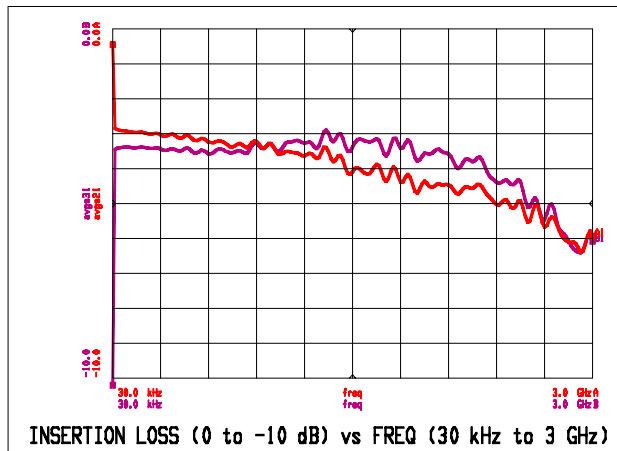

Electrical Specifications: $T_A = 25^\circ\text{C}$, $Z_0 = 50\Omega$ ¹

Parameter	Test Conditions	Test Conditions	Units	Min	Typ	Max
RF Frequency	-	4.5 - 3000	MHz	-	-	-
Insertion Loss	-	4.5 - 1000	dB	-	0.32	1.0
		1000 - 2000	dB	-	-	2.0
		2000 - 3000	dB	-	-	3.5
Amplitude Unbalance	-	4.5 - 1000	dB	-	-	1.0
Phase Unbalance	-	4.5 - 1000	Degrees	-	-	20

Typical Performance Curves

Insertion Loss