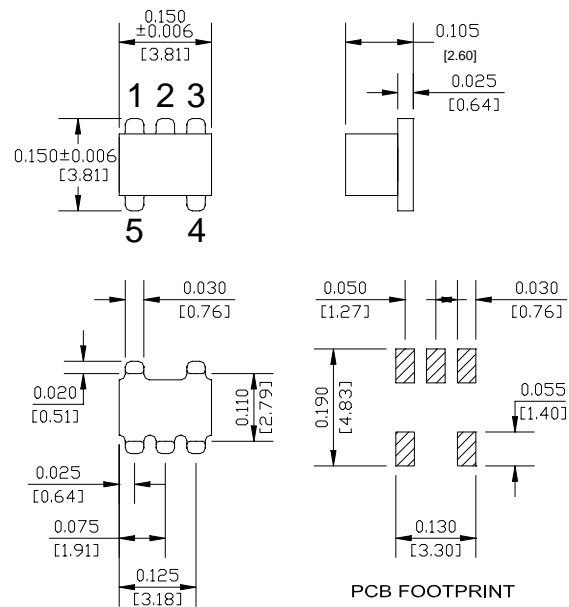

## Description

M/A-COM Technology Solutions MABA-007159-000000 is a RoHS compliant 1:1 RF transmission line transformer in a low cost, surface mount package. The windings of the MABA-007159-000000 are welded to the package substrate for improved reliability and to eliminate lead content. Ideally suited for high volume cellular and wireless application. Parts are packaged in tape & reel.

## Pin Configuration

Pin No.	Function
1	Secondary Dot
2	Not Connected
3	Secondary
4	Primary
5	Primary Dot

## Component Dimension

\* Dimensions are inches (millimeters) ±0.015 (0.38) unless otherwise specified.

## Tape & Reel Information

Item	Dimension
Ao	4.00mm +/-0.1mm
Bo	4.30mm +/-0.1mm
Ko	2.90mm +/-0.1mm
W	12.00mm +/-0.3mm
P1	8.00mm +/-0.1mm