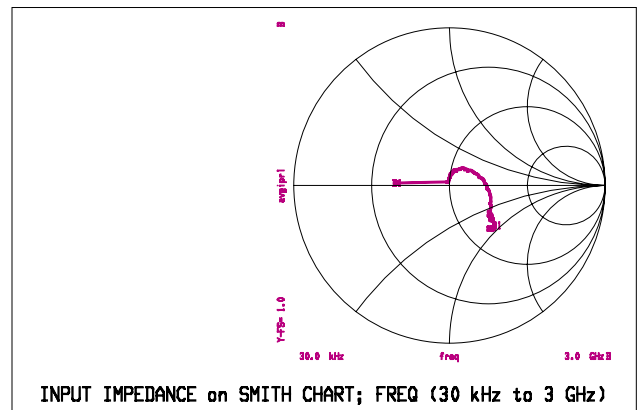

Input Impedance