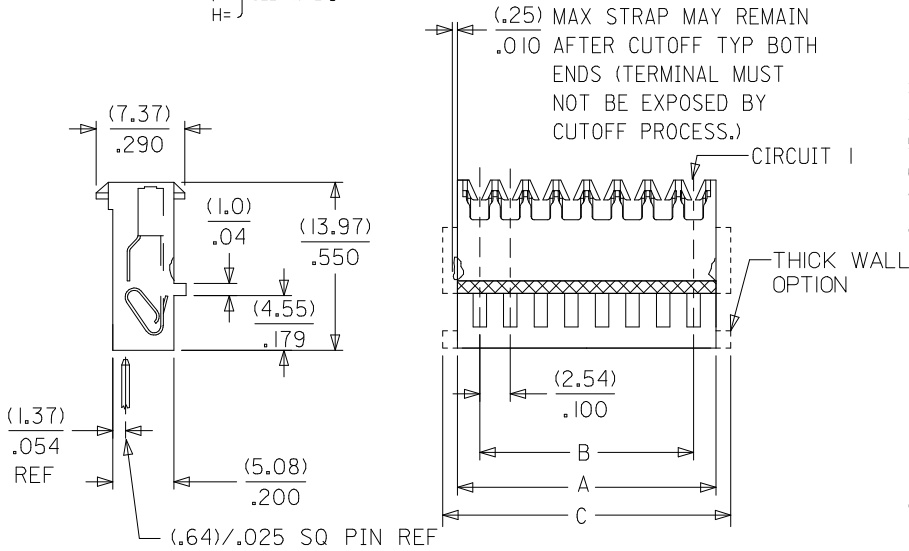

1. MATERIAL: UNFILLED NYLON, UL94V-2, MOLDED MATERIAL (CLEAR)
2. FINISH:
   - (102) OVERALL TIN: (0.00508)/.000200 MIN OVER (0.00254)/.000100 MIN COPPER.
   - (208) SELECT GOLD: (0.00038)/.000015 MIN, * SELECT TIN: (0.00254)/.000100 MIN, OVERALL NICKEL UNDERPLATE: (0.00127)/.000050 MIN.
   - (228) SELECT GOLD: (0.00076)/.000030 MIN, * SELECT TIN: (0.00254)/.000100 MIN, OVERALL NICKEL UNDERPLATE: (0.00127)/.000050 MIN.
   - (501) OVERALL GOLD: (0.00051)/.000020 MIN OVER (0.00076)/.000030 MIN NICKEL
   - (502) OVERALL GOLD: (0.00051)/.000020 MIN OVER (0.00127)/.000050 MIN NICKEL.
   - (503) OVERALL GOLD: (0.00076)/.000030 MIN OVER (0.00127)/.000050 MIN NICKEL.
   - (P909) OVERALL TIN: (0.00254)/.000100 MIN. *THE PRIMARY SHIPPING CARTON WILL BE LABELED COMPLIANT TO RoHS DIRECTIVE 2002/95/EC AND ELV ANNEX II OF DIRECTIVE 2000/53/EC*. CARTONS WITHOUT THIS LABEL MAY CONTAIN PRODUCT WITH TIN/LEAD PLATINGS.
3. PRODUCT SPECIFICATION: PS-7720-001
4. PACKAGING: BULK PK-7720-001 SEE CHART
5. THESE HOUSINGS ARE FOR USE WITH SINGLE 22 AWG WIRE TERMINATION ONLY
6. COLOR STRIPE TO RUN LENGTH OF RIB AS SHOWN (SEE CHART FOR COLOR)
7. SEE APPLICATION SPEC SMES-7720-0002 FOR ADDITIONAL INFORMATION.
8. WIRE SPECIFICATIONS: SEE SMES-7720-0002 (INSUL. DIA (1.52)/.060 MAX)
   - SLOT SIZE A FOR USE WITH: 26 AWG SOLID, STRANDED TINNED
   - SLOT SIZE H FOR USE WITH: 28 AWG SOLID, STRANDED TINNED, AND STRANDED TOPCOAT
   - SLOT SIZE F FOR USE WITH: 24 AWG SOLID, STRANDED TINNED, AND STRANDED TOPCOAT
   - SLOT SIZE E FOR USE WITH: 26 AWG STRANDED TOPCOAT
   - SLOT SIZE G FOR USE WITH: 22 AWG STRANDED TINNED
9. THIS PART CONFORMS TO CLASS B REQUIREMENTS OF COSMETIC SPECIFICATION PS-45499-002.

NO OF CKTS	DIM A	DIM B	DIM C
2	(5.44) .214	(2.54) .100	(7.59) .299
3	(7.98) .314	(5.08) .200	(10.13) .399
4	(10.52) .414	(7.62) .300	(12.67) .499
5	(13.06) .514	(10.16) .400	(15.21) .599
6	(15.60) .614	(12.70) .500	(17.75) .699
7	(18.14) .714	(15.24) .600	(20.29) .799
8	(20.68) .814	(17.78) .700	(22.83) .899
9	(23.22) .914	(20.30) .800	(25.37) .999
10	(25.76) 1.014	(22.86) .900	(27.91) 1.099
11	(28.30) 1.114	(25.40) 1.000	(30.45) 1.199
12	(30.84) 1.214	(27.94) 1.100	(32.99) 1.299
13	(33.38) 1.314	(30.48) 1.200	(35.53) 1.399
14	(35.92) 1.414	(33.02) 1.300	(38.07) 1.499
15	(38.46) 1.514	(35.56) 1.400	(40.61) 1.599
16	(41.00) 1.614	(38.10) 1.500	(43.15) 1.699
17	(43.54) 1.714	(40.64) 1.600	(45.69) 1.799
18	(46.08) 1.814	(43.18) 1.700	(48.23) 1.899
19	(48.62) 1.914	(45.72) 1.800	(50.77) 1.999
20	(51.16) 2.014	(48.26) 1.900	(53.31) 2.099
21	(53.70) 2.114	(50.80) 2.000	(55.85) 2.199
22	(56.24) 2.214	(53.34) 2.100	(58.39) 2.299
23	(58.78) 2.314	(55.88) 2.200	(60.93) 2.399
24	(61.32) 2.414	(58.42) 2.300	(63.47) 2.499
25	(63.86) 2.514	(60.96) 2.400	(66.01) 2.599
26	(66.40) 2.614	(63.50) 2.500	(68.55) 2.699
27	(68.94) 2.714	(66.04) 2.600	(71.09) 2.799
28	(71.48) 2.814	(68.58) 2.700	(73.63) 2.899

CORRECT HSG. NO.'S EC NO: UCP2009-2291 DRWN:MKIPPER 2009/04/16 CHKD:SSOUSEK 2009/04/17 APPR:FSM:TH 2009/04/17	QUALITY SYMBOLS ▽=0 ◁=0	DESCRIPTION	REV	BA

GENERAL TOLERANCES (UNLESS SPECIFIED)	
	mm INCH
4 PLACES	± .005 ± .0004
3 PLACES	± .005 ± .0004
2 PLACES	± .005 ± .0004
1 PLACE	± .005 ± .0004
ANGULAR ±1/2°	
DRAFT WHERE APPLICABLE MUST REMAIN WITHIN DIMENSIONS	

DIMENSION STYLE	
MM/IN	
DRAWN BY	DATE
SAMIEC	2004/04/13
CHECKED BY	DATE
SAMIEC	2004/04/13
APPROVED BY	DATE
MARGULIS	2004/04/13
MATERIAL NO.	DOCUMENT NO.
SEE CHART	SD-7720-001

SCALE	DESIGN UNITS	THIRD ANGLE PROJECTION
---	INCH	
TITLE		
KK 100 IDT CONNECTOR ASSEMBLY		
MOLEX INCORPORATED		
SHEET NO.		1 OF *