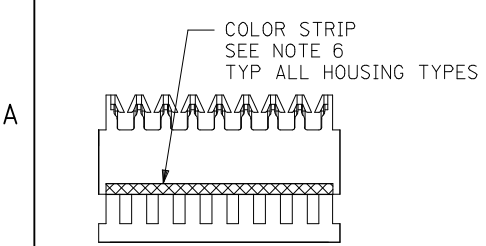

FACTORY I.D.
EC NO: UCP2009-2029
DRWN:MKIPPER 2009/02/25
CHKD:SSOUSEK 2009/02/25
APPR:FSMITH 2009/02/26
A Z7

QUALITY SYMBOLS

DESCRIPTION
REV

GENERAL TOLERANCES (UNLESS SPECIFIED)	
	mm INCH
4 PLACES	± --- ± ---
3 PLACES	± --- ± ---
2 PLACES	± --- ± ---
1 PLACE	± --- ± ---
ANGULAR ±1/2°	
DRAFT WHERE APPLICABLE MUST REMAIN WITHIN DIMENSIONS	

DIMENSION STYLE MM/IN	
DRAWN BY	DATE
SAMIEC	2004/04/13
CHECKED BY	DATE
SAMIEC	2004/04/13
APPROVED BY	DATE
MARGULIS	2004/04/13
MATERIAL NO.	
SEE CHART	
SIZE	
A	

SCALE	DESIGN UNITS	THIRD ANGLE PROJECTION
---	INCH	
TITLE KK 100 IDT CONNECTOR ASSEMBLY		
MOLEX INCORPORATED		
DOCUMENT NO.	SHEET NO.	
SD-7720-001	2 OF *	
THIS DRAWING CONTAINS INFORMATION THAT IS PROPRIETARY TO MOLEX INCORPORATED AND SHOULD NOT BE USED WITHOUT WRITTEN PERMISSION