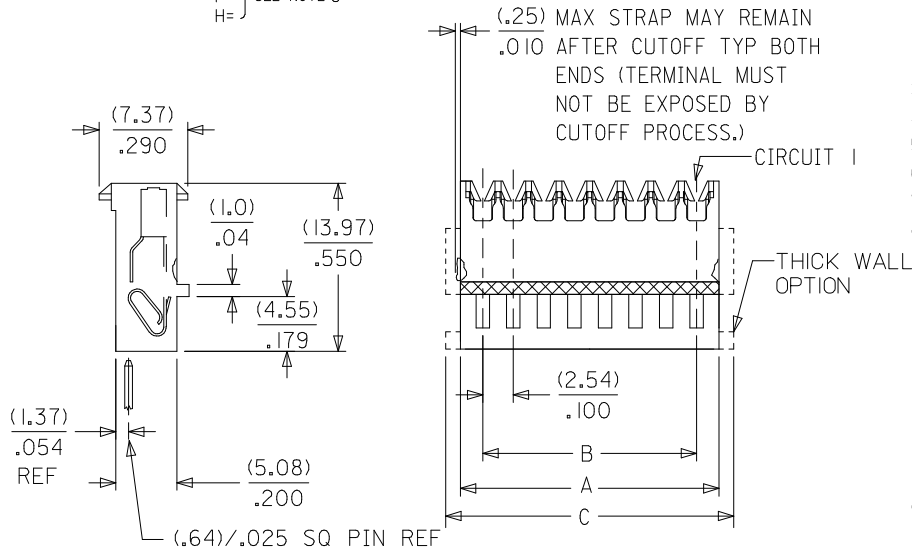

1. MATERIAL: UNFILLED NYLON, UL94V-2, MOLDED MATERIAL (CLEAR)
2. FINISH:
   - (102) OVERALL TIN: (0.00508)/(0.00200 MIN OVER (0.00254)/(0.00100 MIN COPPER.
   - (208) SELECT GOLD: (0.00038)/(0.00015 MIN, * SELECT TIN: (0.00254)/(0.00100 MIN, OVERALL NICKEL UNDERPLATE: (0.00127)/(0.00050 MIN.
   - (228) SELECT GOLD: (0.00076)/(0.00030 MIN, * SELECT TIN: (0.00254)/(0.00100 MIN, OVERALL NICKEL UNDERPLATE: (0.00127)/(0.00050 MIN.
   - (501) OVERALL GOLD: (0.00051)/(0.00020 MIN OVER (0.00076)/(0.00030 MIN NICKEL
   - (502) OVERALL GOLD: (0.00051)/(0.00020 MIN OVER (0.00127)/(0.00050 MIN NICKEL.
   - (503) OVERALL GOLD: (0.00076)/(0.00030 MIN OVER (0.00127)/(0.00050 MIN NICKEL.
   - (P909) OVERALL TIN: (0.00254)/(0.00100 MIN. *THE PRIMARY SHIPPING CARTON WILL BE LABELED COMPLIANT TO RoHS DIRECTIVE 2002/95/EC AND ELV ANNEX II OF DIRECTIVE 2000/53/EC*. CARTONS WITHOUT THIS LABEL MAY CONTAIN PRODUCT WITH TIN/LEAD PLATINGS.
3. PRODUCT SPECIFICATION: PS-7720-001
4. PACKAGING: BULK PK-7720-001 SEE CHART
5. THESE HOUSINGS ARE FOR USE WITH SINGLE 22 AWG WIRE TERMINATION ONLY
6. COLOR STRIPE TO RUN LENGTH OF RIB AS SHOWN (SEE CHART FOR COLOR)
7. SEE APPLICATION SPEC SMES-7720-0002 FOR ADDITIONAL INFORMATION.
8. WIRE SPECIFICATIONS: SEE SMES-7720-0002 (INSUL. DIA (1.52)/(0.060 MAX)
   - SLOT SIZE A FOR USE WITH: 26 AWG SOLID, STRANDED TINNED
   - SLOT SIZE H FOR USE WITH: 28 AWG SOLID, STRANDED TINNED, AND STRANDED TOPCOAT
   - SLOT SIZE F FOR USE WITH: 24 AWG SOLID, STRANDED TINNED, AND STRANDED TOPCOAT
   - SLOT SIZE E FOR USE WITH: 22 AWG STRANDED TINNED
9. THIS PART CONFORMS TO CLASS B REQUIREMENTS OF COSMETIC SPECIFICATION PS-45499-002.

NO OF CKTS	DIM A	DIM B	DIM C
2	(5.44) .214	(2.54) .100	(7.59) .299
3	(7.98) .314	(5.08) .200	(10.13) .399
4	(10.52) .414	(7.62) .300	(12.67) .499
5	(13.06) .514	(10.16) .400	(15.21) .599
6	(15.60) .614	(12.70) .500	(17.75) .699
7	(18.14) .714	(15.24) .600	(20.29) .799
8	(20.68) .814	(17.78) .700	(22.83) .899
9	(23.22) .914	(20.30) .800	(25.37) .999
10	(25.76) 1.014	(22.86) .900	(27.91) 1.099
11	(28.30) 1.114	(25.40) 1.000	(30.45) 1.199
12	(30.84) 1.214	(27.94) 1.100	(32.99) 1.299
13	(33.38) 1.314	(30.48) 1.200	(35.53) 1.399
14	(35.92) 1.414	(33.02) 1.300	(38.07) 1.499
15	(38.46) 1.514	(35.56) 1.400	(40.61) 1.599
16	(41.00) 1.614	(38.10) 1.500	(43.15) 1.699
17	(43.54) 1.714	(40.64) 1.600	(45.69) 1.799
18	(46.08) 1.814	(43.18) 1.700	(48.23) 1.899
19	(48.62) 1.914	(45.72) 1.800	(50.77) 1.999
20	(51.16) 2.014	(48.26) 1.900	(53.31) 2.099
21	(53.70) 2.114	(50.80) 2.000	(55.85) 2.199
22	(56.24) 2.214	(53.34) 2.100	(58.39) 2.299
23	(58.78) 2.314	(55.88) 2.200	(60.93) 2.399
24	(61.32) 2.414	(58.42) 2.300	(63.47) 2.499
25	(63.86) 2.514	(60.96) 2.400	(66.01) 2.599
26	(66.40) 2.614	(63.50) 2.500	(68.55) 2.699
27	(68.94) 2.714	(66.04) 2.600	(71.09) 2.799
28	(71.48) 2.814	(68.58) 2.700	(73.63) 2.899

CORRECT HSG. NO.'S EC NO: UCP2009-2291 DRWN:MKIPPER 2009/04/16 CHKD:SSOUSEK 2009/04/17 APPR:FSM:TH 2009/04/17	QUALITY SYMBOLS ▽=0 ◁=0	DESCRIPTION REV	BA

GENERAL TOLERANCES (UNLESS SPECIFIED)		
	mm	INCH
4 PLACES	± .005	± .0004
3 PLACES	± .004	± .0003
2 PLACES	± .003	± .0002
1 PLACE	± .002	± .0001
ANGULAR ±1/2°		
DRAFT WHERE APPLICABLE MUST REMAIN WITHIN DIMENSIONS		

DIMENSION STYLE	
MM/IN	
DRAWN BY	DATE
SAMIEC	2004/04/13
CHECKED BY	DATE
SAMIEC	2004/04/13
APPROVED BY	DATE
MARGULIS	2004/04/13
MATERIAL NO.	DOCUMENT NO.
SEE CHART	SD-7720-001

SCALE	DESIGN UNITS	THIRD ANGLE PROJECTION
---	INCH	
TITLE		
KK 100 IDT CONNECTOR ASSEMBLY		
MOLEX INCORPORATED		
SHEET NO.		1 OF *