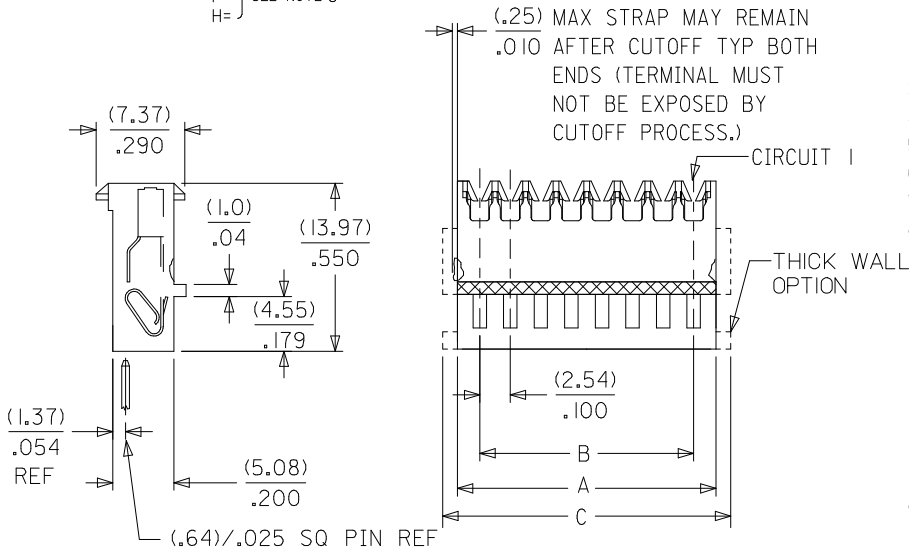

1. MATERIAL: UNFILLED NYLON, UL94V-2, MOLDED MATERIAL (CLEAR)
2. FINISH:
   - (102) OVERALL TIN: (0.00508)/(0.00200 MIN OVER (0.00254)/(0.00100 MIN COPPER.
   - (208) SELECT GOLD: (0.00038)/(0.00015 MIN, * SELECT TIN: (0.00254)/(0.00100 MIN, OVERALL NICKEL UNDERPLATE: (0.00127)/(0.00050 MIN.
   - (228) SELECT GOLD: (0.00076)/(0.00030 MIN, * SELECT TIN: (0.00254)/(0.00100 MIN, OVERALL NICKEL UNDERPLATE: (0.00127)/(0.00050 MIN.
   - (501) OVERALL GOLD: (0.00051)/(0.00020 MIN OVER (0.00076)/(0.00030 MIN NICKEL
   - (502) OVERALL GOLD: (0.00051)/(0.00020 MIN OVER (0.00127)/(0.00050 MIN NICKEL.
   - (503) OVERALL GOLD: (0.00076)/(0.00030 MIN OVER (0.00127)/(0.00050 MIN NICKEL.
   - (P909) OVERALL TIN: (0.00254)/(0.00100 MIN. *THE PRIMARY SHIPPING CARTON WILL BE LABELED COMPLIANT TO RoHS DIRECTIVE 2002/95/EC AND ELV ANNEX II OF DIRECTIVE 2000/53/EC*. CARTONS WITHOUT THIS LABEL MAY CONTAIN PRODUCT WITH TIN/LEAD PLATINGS.
3. PRODUCT SPECIFICATION: PS-7720-001
4. PACKAGING: BULK PK-7720-001 SEE CHART
5. THESE HOUSINGS ARE FOR USE WITH SINGLE 22 AWG WIRE TERMINATION ONLY
6. COLOR STRIPE TO RUN LENGTH OF RIB AS SHOWN (SEE CHART FOR COLOR)
7. SEE APPLICATION SPEC SMES-7720-0002 FOR ADDITIONAL INFORMATION.
8. WIRE SPECIFICATIONS: SEE SMES-7720-0002
   (INSUL. DIA (1.52)/(0.060 MAX)
   SLOT SIZE A FOR USE WITH:
   26 AWG SOLID, STRANDED TINNED
   28 AWG SOLID, STRANDED TINNED, AND STRANDED TOPCOAT
   SLOT SIZE H FOR USE WITH:
   24 AWG SOLID, STRANDED TINNED, AND STRANDED TOPCOAT
   26 AWG STRANDED TOPCOAT
   SLOT SIZE F FOR USE WITH:
   22 AWG STRANDED TINNED
9. THIS PART CONFORMS TO CLASS B REQUIREMENTS OF COSMETIC SPECIFICATION PS-45499-002.

NO OF CKTS	DIM A	DIM B	DIM C
2	(5.44) .214	(2.54) .100	(7.59) .299
3	(7.98) .314	(5.08) .200	(10.13) .399
4	(10.52) .414	(7.62) .300	(12.67) .499
5	(13.06) .514	(10.16) .400	(15.21) .599
6	(15.60) .614	(12.70) .500	(17.75) .699
7	(18.14) .714	(15.24) .600	(20.29) .799
8	(20.68) .814	(17.78) .700	(22.23) .899
9	(23.22) .914	(20.30) .800	(25.37) .999
10	(25.76) 1.014	(22.86) .900	(27.91) 1.099
11	(28.30) 1.114	(25.40) 1.000	(30.45) 1.199
12	(30.84) 1.214	(27.94) 1.100	(32.99) 1.299
13	(33.38) 1.314	(30.48) 1.200	(35.53) 1.399
14	(35.92) 1.414	(33.02) 1.300	(38.07) 1.499
15	(38.46) 1.514	(35.56) 1.400	(40.61) 1.599
16	(41.00) 1.614	(38.10) 1.500	(43.15) 1.699
17	(43.54) 1.714	(40.64) 1.600	(45.69) 1.799
18	(46.08) 1.814	(43.18) 1.700	(48.23) 1.899
19	(48.62) 1.914	(45.72) 1.800	(50.77) 1.999
20	(51.16) 2.014	(48.26) 1.900	(53.31) 2.099
21	(53.70) 2.114	(50.80) 2.000	(55.85) 2.199
22	(56.24) 2.214	(53.34) 2.100	(58.39) 2.299
23	(58.78) 2.314	(55.88) 2.200	(60.93) 2.399
24	(61.32) 2.414	(58.42) 2.300	(63.47) 2.499
25	(63.86) 2.514	(60.96) 2.400	(66.01) 2.599
26	(66.40) 2.614	(63.50) 2.500	(68.55) 2.699
27	(68.94) 2.714	(66.04) 2.600	(71.09) 2.799
28	(71.48) 2.814	(68.58) 2.700	(73.63) 2.899

CORRECT HSG. NO.'S
EC NO: UCP2009-2291
DRWN:MKIPPER 2009/04/16
CHKD:SSOUSEK 2009/04/17
APPR:FSM:TH 2009/04/17

QUALITY SYMBOLS
▽=0
◁=0

DESCRIPTION
REV

BA

GENERAL TOLERANCES (UNLESS SPECIFIED)

	mm	INCH
4 PLACES	± ---	± ---
3 PLACES	± ---	± ---
2 PLACES	± ---	± ---
1 PLACE	± ---	± ---

ANGULAR ±1/2°

DRAFT WHERE APPLICABLE MUST REMAIN WITHIN DIMENSIONS

DIMENSION STYLE
MM/IN

SCALE

DESIGN UNITS
INCH

THIRD ANGLE PROJECTION

DRAWN BY
SAMIEC

DATE
2004/04/13

CHECKED BY
SAMIEC

DATE
2004/04/13

APPROVED BY
MARGULIS

DATE
2004/04/13

MATERIAL NO.
SEE CHART

TITLE
KK 100 IDT CONNECTOR ASSEMBLY

MOLEX INCORPORATED

DOCUMENT NO.
SD-7720-001

SHEET NO.
1 OF *