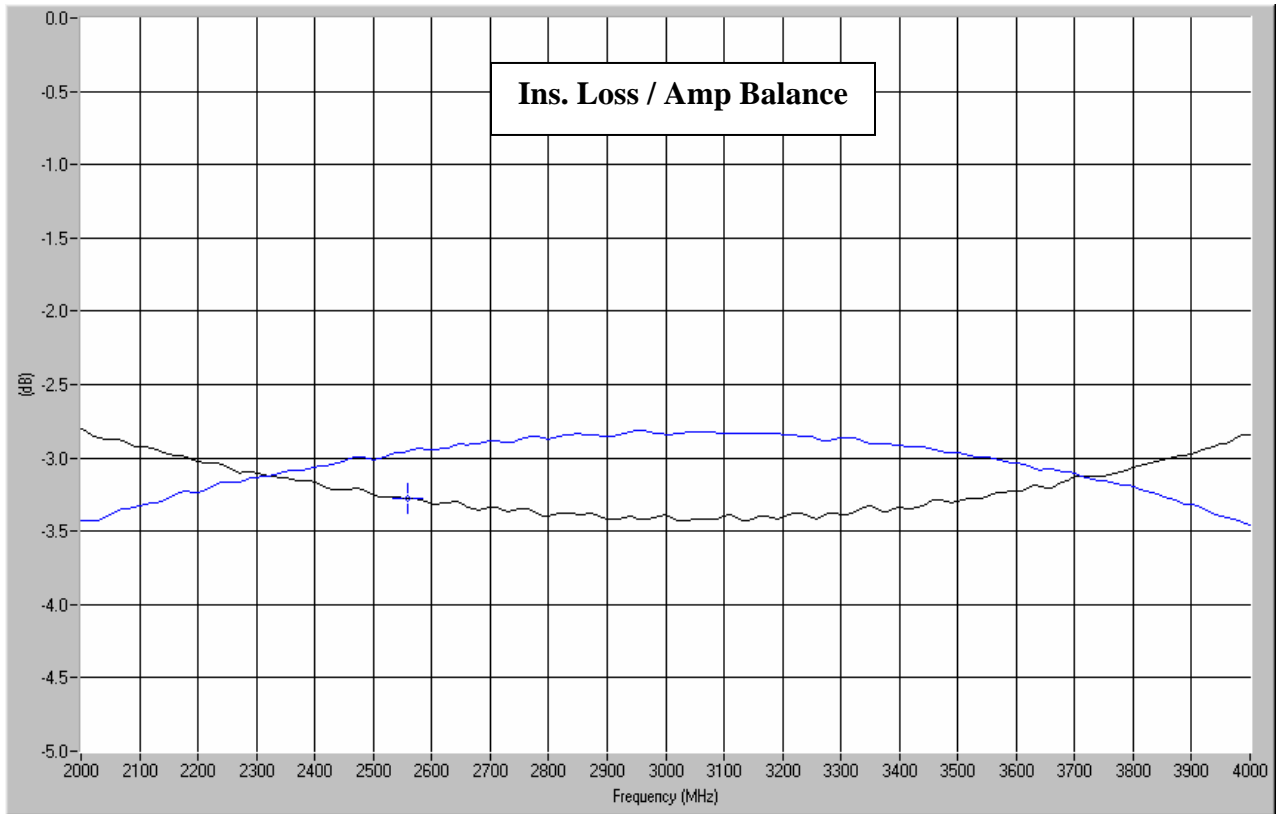

Hybrid Couplers 3 dB, 90°

Applications

- Balanced Mixers
- Antenna Feed Networks
- Phasing Networks
- Dividers/Combiners

Features

- Military Grade
- 2.0 – 4.0 GHz
- 2-Way power Split
- Quadrature
- Connectors Per MIL-C-39012
- Rugged Aluminum Housing
- Low VSWR
- Meets MIL-E-5400 Class 3 Requirements

Outline Drawing

Electrical and Mechanical Specifications subject to change without notice.

Typical Test Data Plots

USA/Canada: (315) 432-8909
 Toll Free: (800) 411-6596
 Europe: +44 2392-232392

Typical Test Data Plots