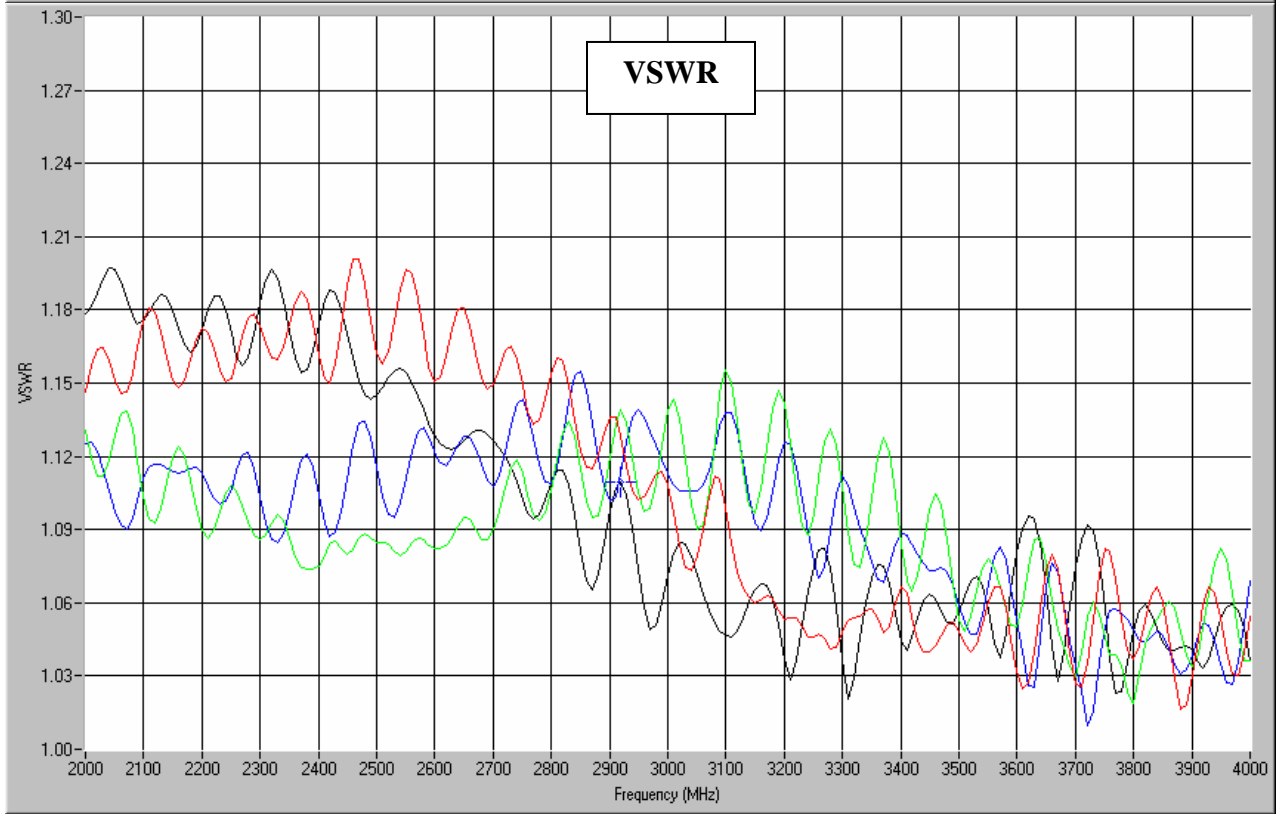

Hybrid Couplers 3 dB, 90°

Applications

- Balanced Mixers
- Antenna Feed Networks
- Phasing Networks
- Dividers/Combiners

Features

- Military Grade
- 2.0 – 4.0 GHz
- 2-Way power Split
- Quadrature
- Connectors Per MIL-C-39012
- Rugged Aluminum Housing
- Low VSWR
- Meets MIL-E-5400 Class 3 Requirements

Outline Drawing

Electrical and Mechanical Specifications subject to change without notice.

Typical Test Data Plots

USA/Canada: (315) 432-8909
 Toll Free: (800) 411-6596
 Europe: +44 2392-232392

Typical Test Data Plots