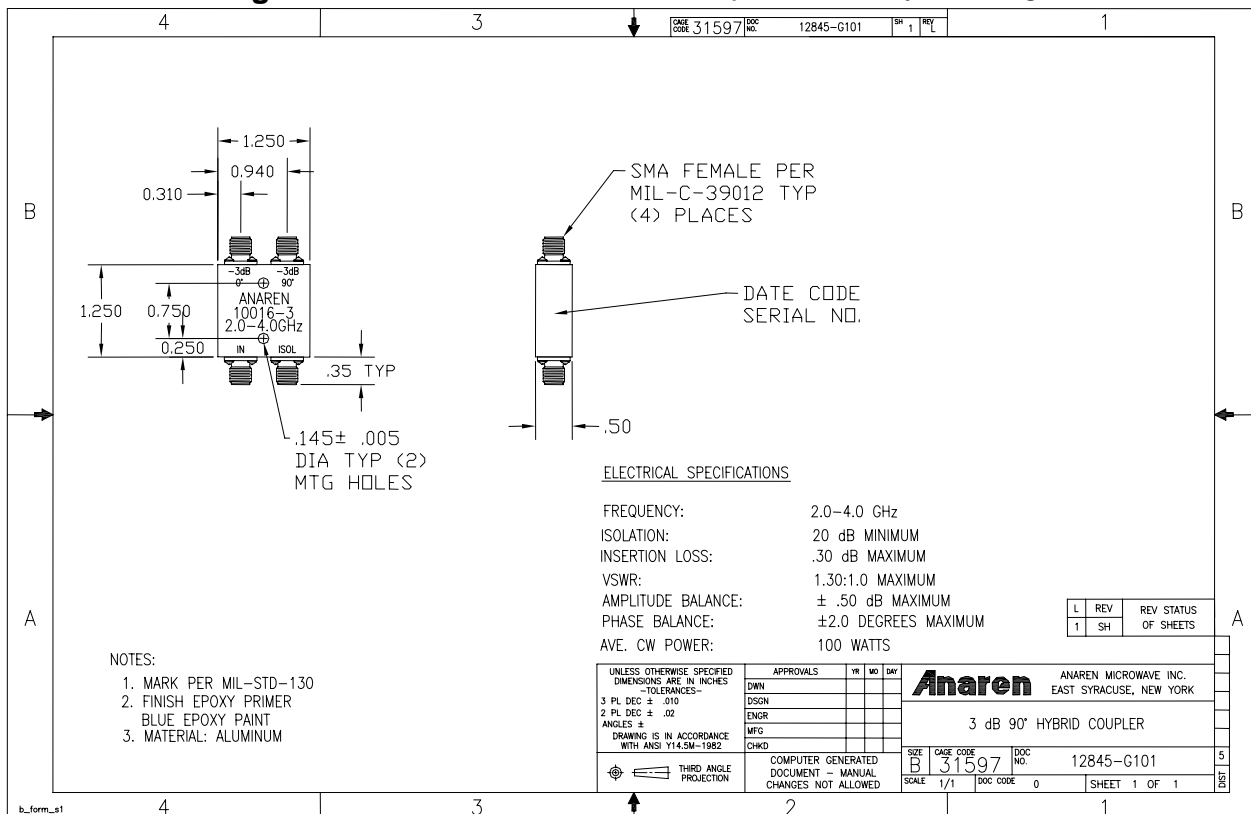

Hybrid Couplers 3 dB, 90°

Applications

- Balanced Mixers
- Antenna Feed Networks
- Phasing Networks
- Dividers/Combiners

Features

- Military Grade
- 2.0 – 4.0 GHz
- 2-Way power Split
- Quadrature
- Connectors Per MIL-C-39012
- Rugged Aluminum Housing
- Low VSWR
- Meets MIL-E-5400 Class 3 Requirements

Outline Drawing

Electrical and Mechanical Specifications subject to change without notice.

Typical Test Data Plots

USA/Canada: (315) 432-8909
 Toll Free: (800) 411-6596
 Europe: +44 2392-232392

Typical Test Data Plots