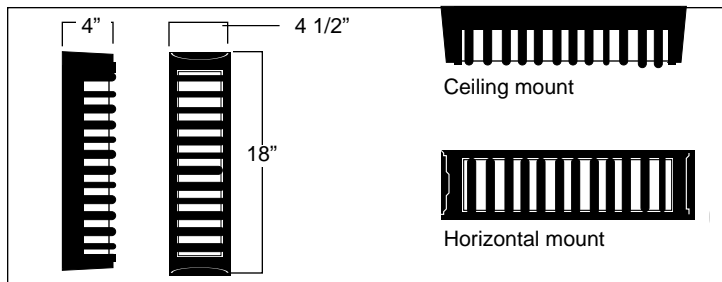

- 1 - One piece cast aluminum removable housing for ease of access to lamp and ballast.
- 2- White translucent sealed high impact acrylic diffuser.
- 3 - Isolated ballast compartment for compact fluorescent electronic ballast.
- 4- Multiple cast aluminum louver blades built in assembly.