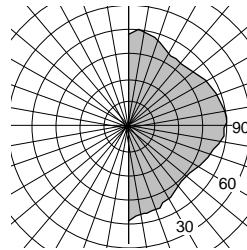

Photometry

Separate updated technical specification sheets with related models and light sources with I.E.S formatted photometry are available on www.luminis.com.

Certification

UL. Wet Location.

Mounting

Max. weight: 6 lbs.
Installation: Mounts over a standard 4" octagonal electrical box with 3 1/2" c/c mounting holes. (by others) additional separate mounting holes are provided with wall plate.

Model#	Light source selection	Voltage	Finish	Options
☐ SL100 	☐ PL-L 2G11 ☐ Single lamp ☐ F124 (1x24W) (Lamps by others)	☐ COMP. FLUO. ☐ Smart ballast 120/277 ☐ 347 V (To specify)	<u>Standard selection</u> ☐ WHT:Snow white ☐ BKT: Jet black ☐ BZT: Bronze ☐ GRT: Titanium gray ☐ DGT: Gun metal ☐ CHT: Champagne ☐ MST: Matte silver ☐ GNT: Forest green <u>Optional colors</u> ☐ CS: Custom color ☐ RAL: RAL# color	☐ SC Round column adaptor Indicate column diameter in inches. 12" Min. dia. Ex: SC24 (24"Dia..)

luminaires may be altered for design improvements or discontinued without prior notice.