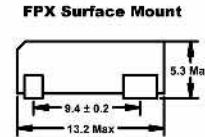

STANDARD CRYSTALS

HC49U Resistance Weld

- Inventory Support
- Standard Packages
- Lowest Pricing
- Fox Quality
- Technical Support

• FOX STANDARD SPECIFICATIONS				
PARAMETER	HC49U*	HC49S/49SD	FPX	FE
Frequency Tolerance @ 25°C	±30PPM	±30PPM	±50PPM	±50PPM
Frequency Stability	±50PPM	±50PPM	±100PPM	±50PPM
Operating Temperature Range	-20°C ~ +70°C	-20°C ~ +70°C	-10°C ~ +70°C	-10°C ~ +60°C

*Optional third lead, vinyl sleeves (HC49U only), and mylar spacer. All specifications subject to change without notice.
** Measurements are displayed in Millimeters.

Please Refer To Specification Sheets For Details