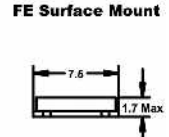

STANDARD CRYSTALS

HC49U Resistance Weld

- Inventory Support
- Standard Packages
- Lowest Pricing
- Fox Quality
- Technical Support

• FOX STANDARD SPECIFICATIONS				
PARAMETER	HC49U*	HC49S/49SD	FPX	FE
Frequency Tolerance @ 25°C	±30PPM	±30PPM	±50PPM	±50PPM
Frequency Stability	±50PPM	±50PPM	±100PPM	±50PPM
Operating Temperature Range	-20°C ~ +70°C	-20°C ~ +70°C	-10°C ~ +70°C	-10°C ~ +60°C

*Optional third lead, vinyl sleeves (HC49U only), and mylar spacer. All specifications subject to change without notice.
 ** Measurements are displayed in Millimeters.

Please Refer To Specification Sheets For Details