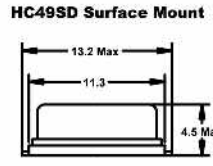

STANDARD CRYSTALS

HC49U Resistance Weld

- Inventory Support
- Standard Packages
- Lowest Pricing
- Fox Quality
- Technical Support

• FOX STANDARD SPECIFICATIONS				
PARAMETER	HC49U*	HC49S/49SD	FPX	FE
Frequency Tolerance @ 25°C	±30PPM	±30PPM	±50PPM	±50PPM
Frequency Stability	±50PPM	±50PPM	±100PPM	±50PPM
Operating Temperature Range	-20°C ~ +70°C	-20°C ~ +70°C	-10°C ~ +70°C	-10°C ~ +60°C

*Optional third lead, vinyl sleeves (HC49U only), and mylar spacer. All specifications subject to change without notice.
 ** Measurements are displayed in Millimeters.

Please Refer To Specification Sheets For Details