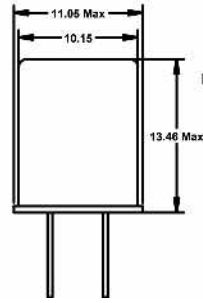

STANDARD CRYSTALS

HC49U Resistance Weld

- Inventory Support
- Standard Packages
- Lowest Pricing
- Fox Quality
- Technical Support

• FOX STANDARD SPECIFICATIONS				
PARAMETER	HC49U*	HC49S/49SD	FPX	FE
Frequency Tolerance @ 25°C	±30PPM	±30PPM	±50PPM	±50PPM
Frequency Stability	±50PPM	±50PPM	±100PPM	±50PPM
Operating Temperature Range	-20°C ~ +70°C	-20°C ~ +70°C	-10°C ~ +70°C	-10°C ~ +60°C

*Optional third lead, vinyl sleeves (HC49U only), and mylar spacer. All specifications subject to change without notice.
** Measurements are displayed in Millimeters.

Please Refer To Specification Sheets For Details