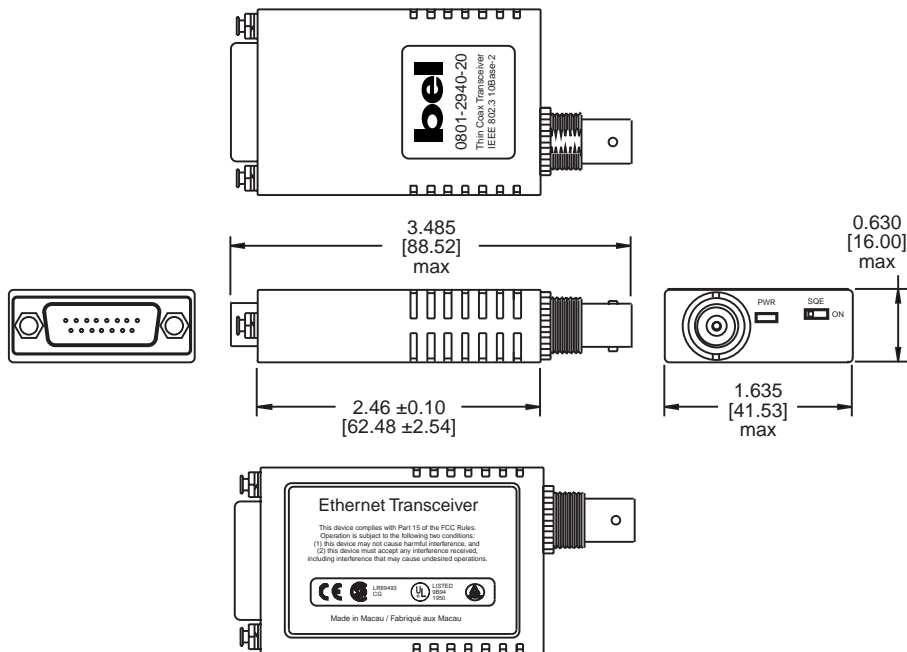

0801-2940-20