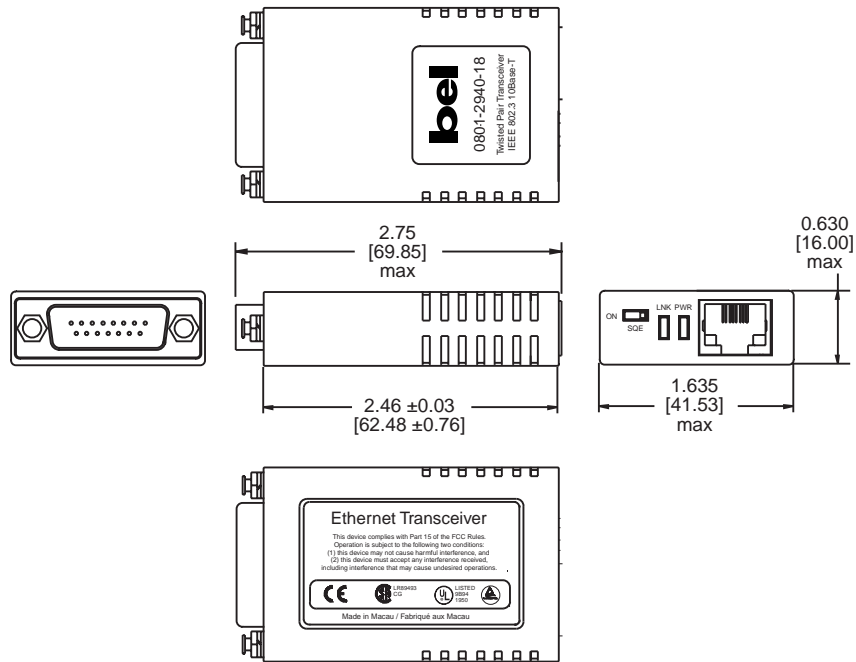

10BASE-2 & 10BASE-T MAUs Mini Transceivers

VAP00105

MECHANICAL

0801-2940-18