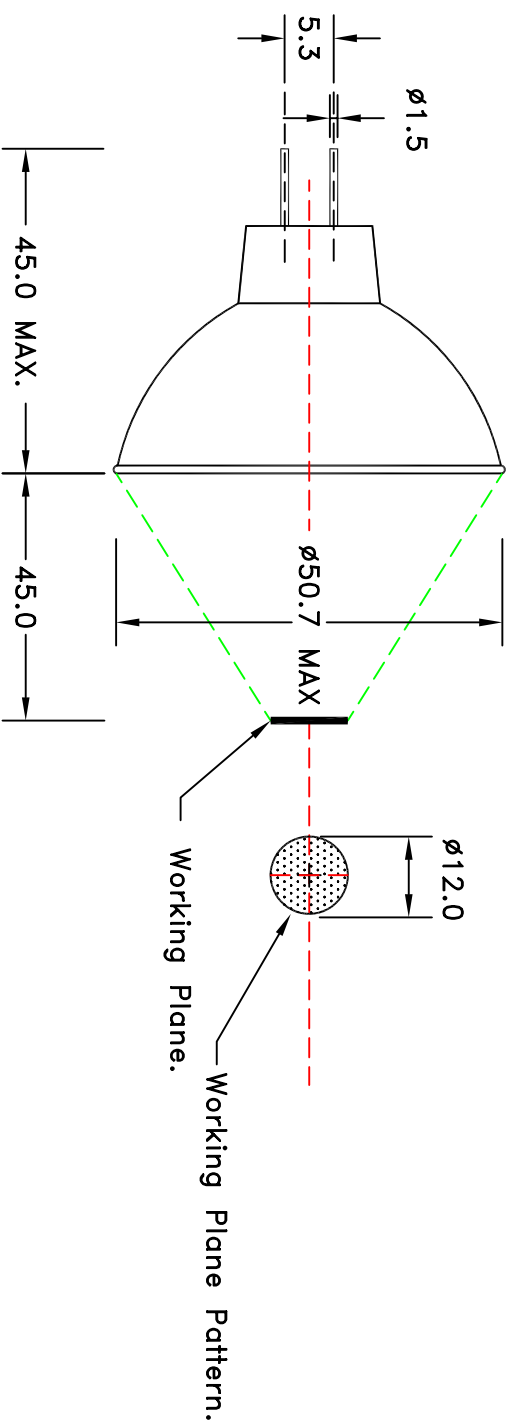

REVISIONS				
ZONE	REV	DESCRIPTION	DATE	APPROVED
	A	Changed Drawing number from 155-1596 to 155-1595	10/19/04	NP

SPECIFICATIONS:

- Design Voltage: 12V
- Design Watage: 75W
- Color Temperature: 3,050K*
- Life at Design Voltage: 3000hours
- Filament Type: C-6
- Working Distance: 45 mm
- Base Type: GX5.3
- Burning Position: Any.
- Lamp envelope: Non UV Blocking Quartz

Tolerance: +/- 0.25 mm.

Scale: none	Drawn By: V.S.
Date: 02/20/03	Approved By:
L6420	12V, 75W HALOGEN LAMP WITH FOCUSED ELLIPSOIDAL DICHOIC REFLECTOR.
DIMENSIONS-MM	Drawing Number
	155-1595
	REV
	A