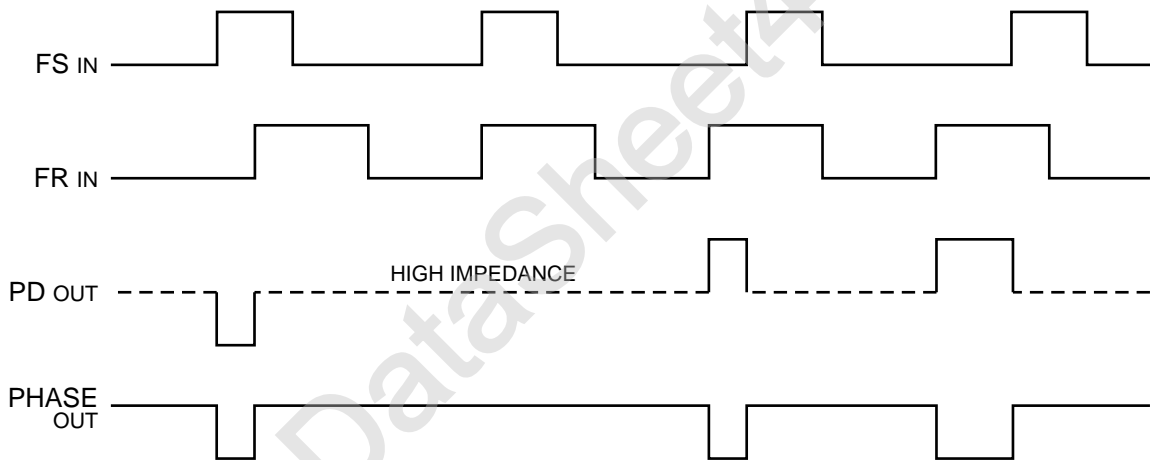

C-MOS PHASE COMPARATOR —SIDE VIEW—

PHASE COMPARATOR TIMING CHART

www.DataSheet4U.com