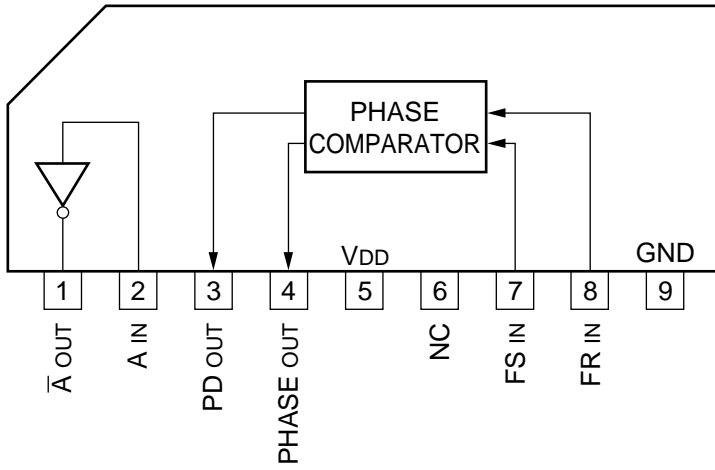

C-MOS PHASE COMPARATOR —SIDE VIEW—

PHASE COMPARATOR TIMING CHART

www.DataSheet4U.com